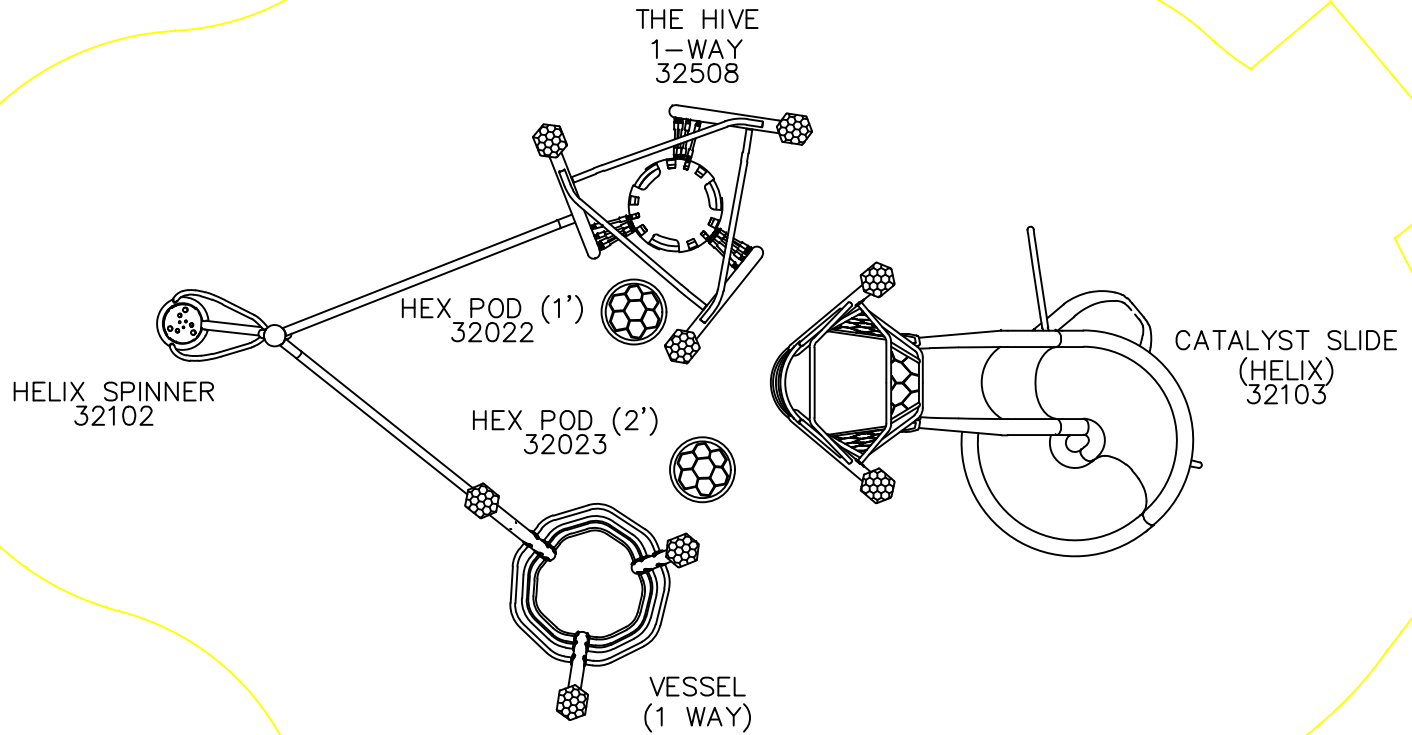

36'-6"

26'-3"

**THIS DRAWING CANNOT BE  
ALTERED IN ANY WAY. IF CHANGES  
ARE REQUIRED PLEASE CONTACT  
YOUR GAMETIME REPRESENTATIVE  
@ 1-800-235-2440.**