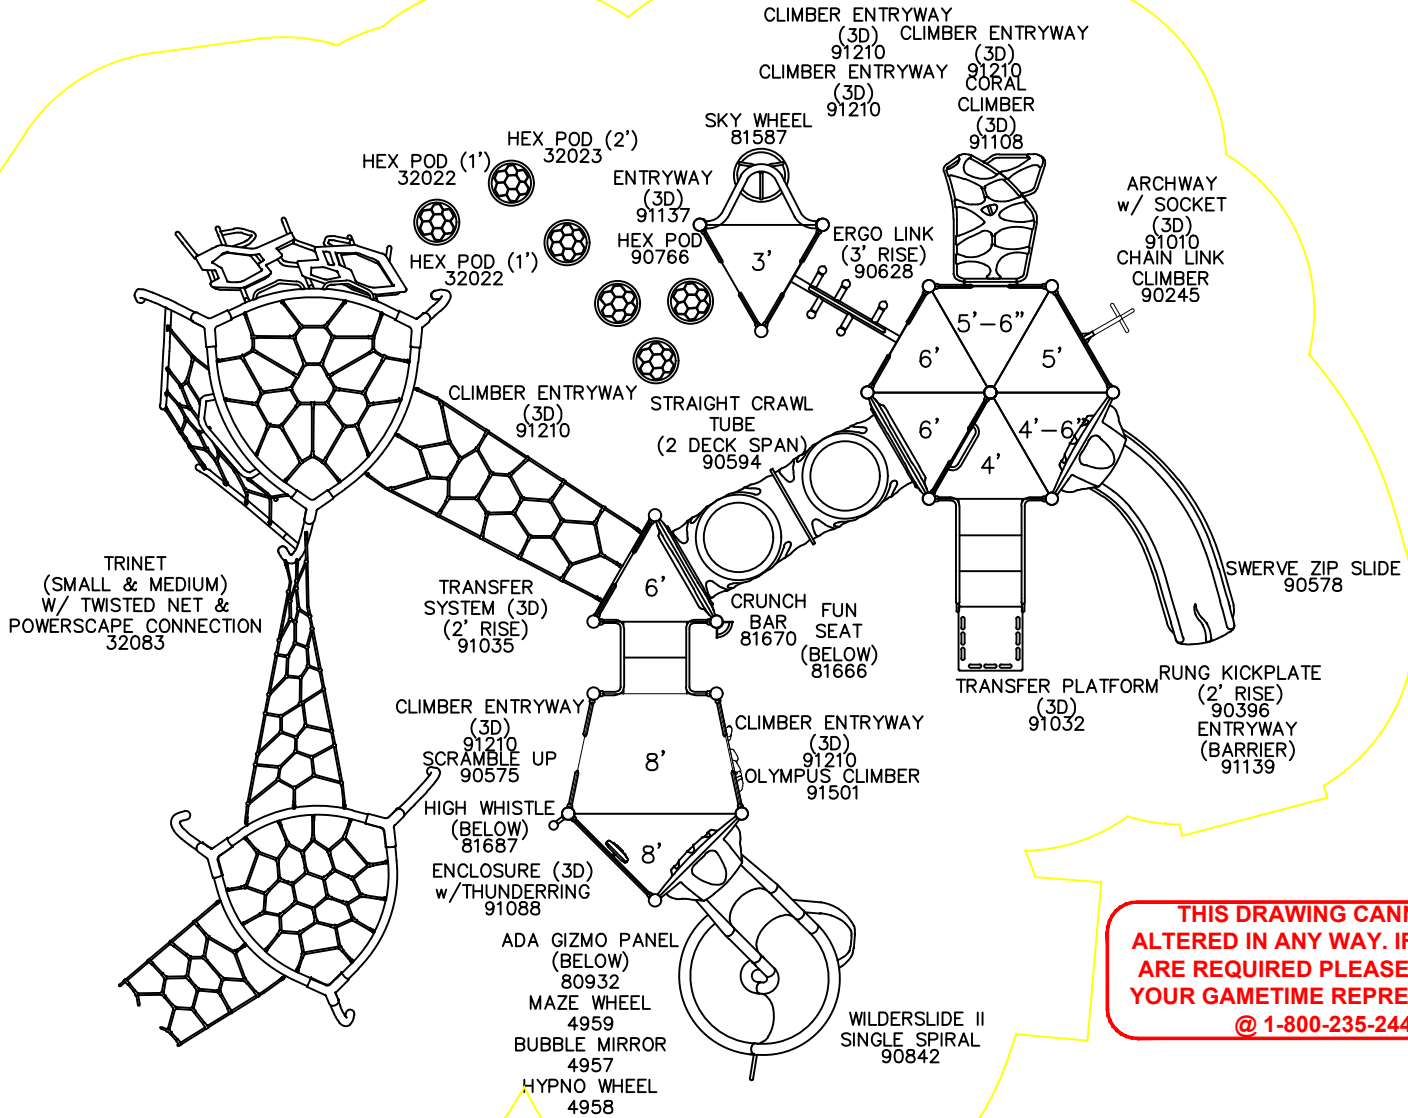

49'-1"

43'-0"

THIS DRAWING CANNOT BE  
 ALTERED IN ANY WAY. IF CHANGES  
 ARE REQUIRED PLEASE CONTACT  
 YOUR GAMETIME REPRESENTATIVE  
 @ 1-800-235-2440.