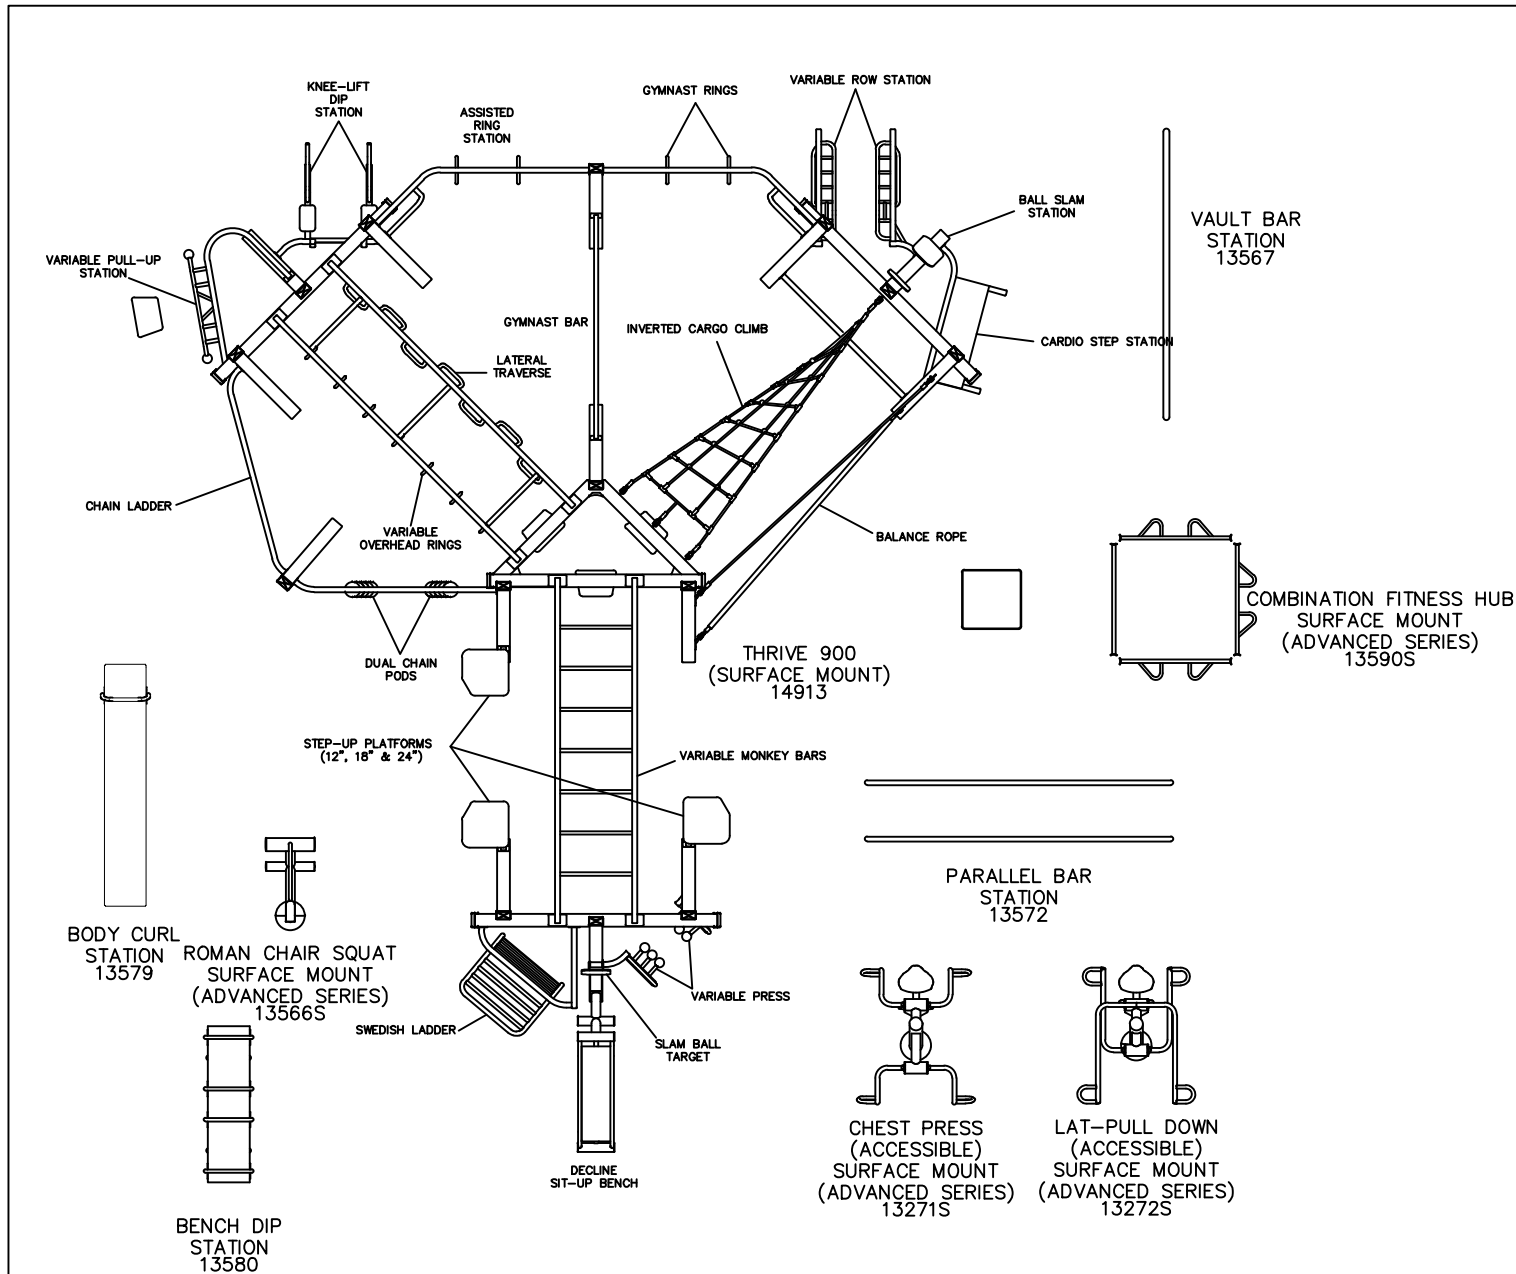

48'-11"

41'-2"

**THIS DRAWING CANNOT BE
ALTERED IN ANY WAY. IF CHANGES
ARE REQUIRED PLEASE CONTACT
YOUR GAMETIME REPRESENTATIVE
@ 1-800-235-2440.**