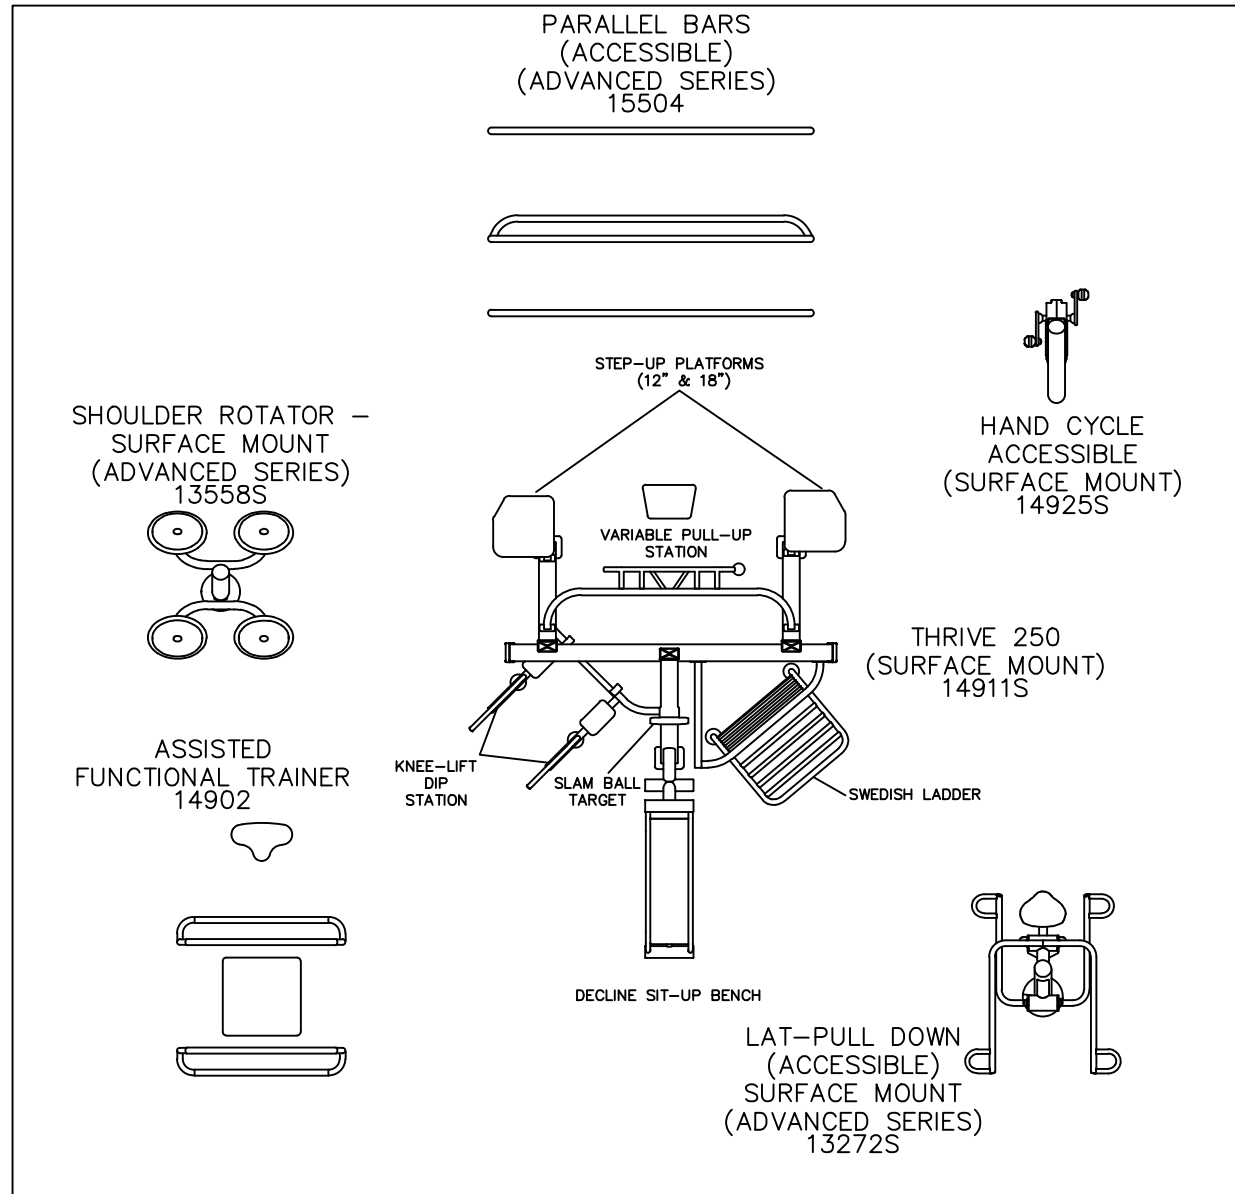

30'-5"

29'-4"

**THIS DRAWING CANNOT BE
ALTERED IN ANY WAY. IF CHANGES
ARE REQUIRED PLEASE CONTACT
YOUR GAMETIME REPRESENTATIVE
@ 1-800-235-2440.**

THRIVE
WELCOME SIGN
(STANDARD)
14931