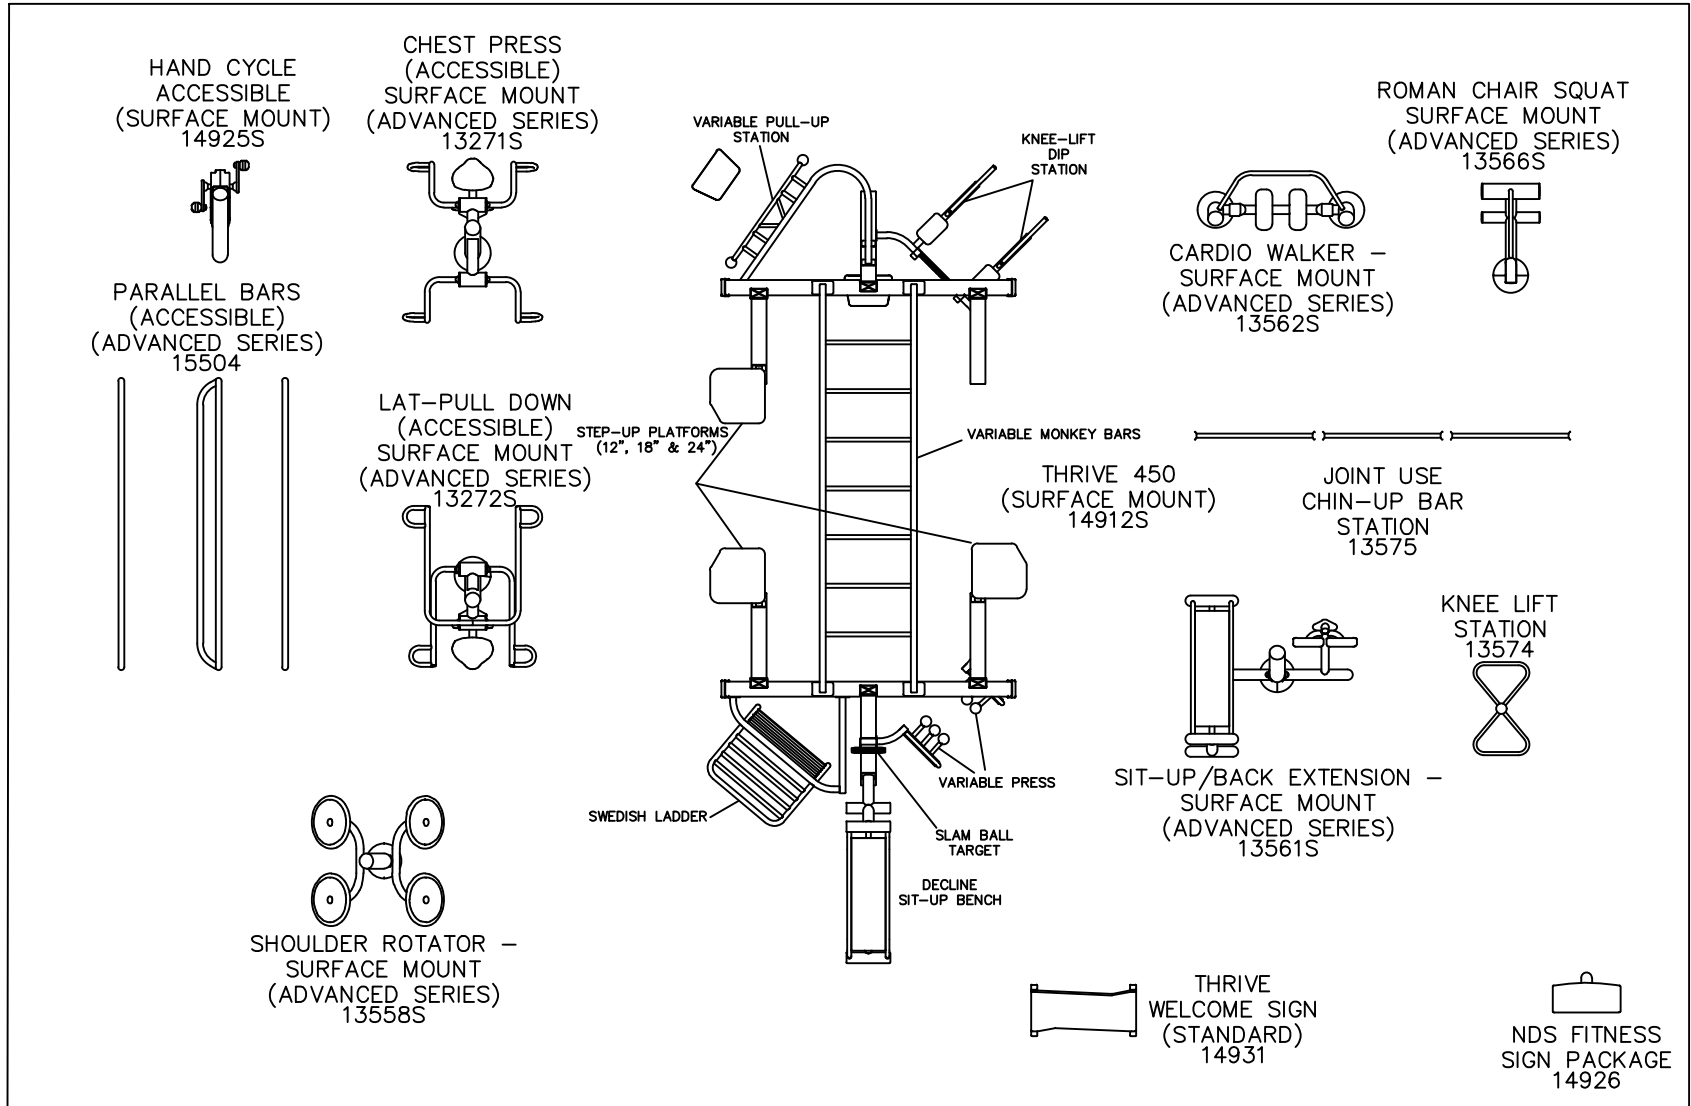

46'-1"

30'-3"

THIS DRAWING CANNOT BE
 ALTERED IN ANY WAY. IF CHANGES
 ARE REQUIRED PLEASE CONTACT
 YOUR GAMETIME REPRESENTATIVE
 @ 1-800-235-2440.