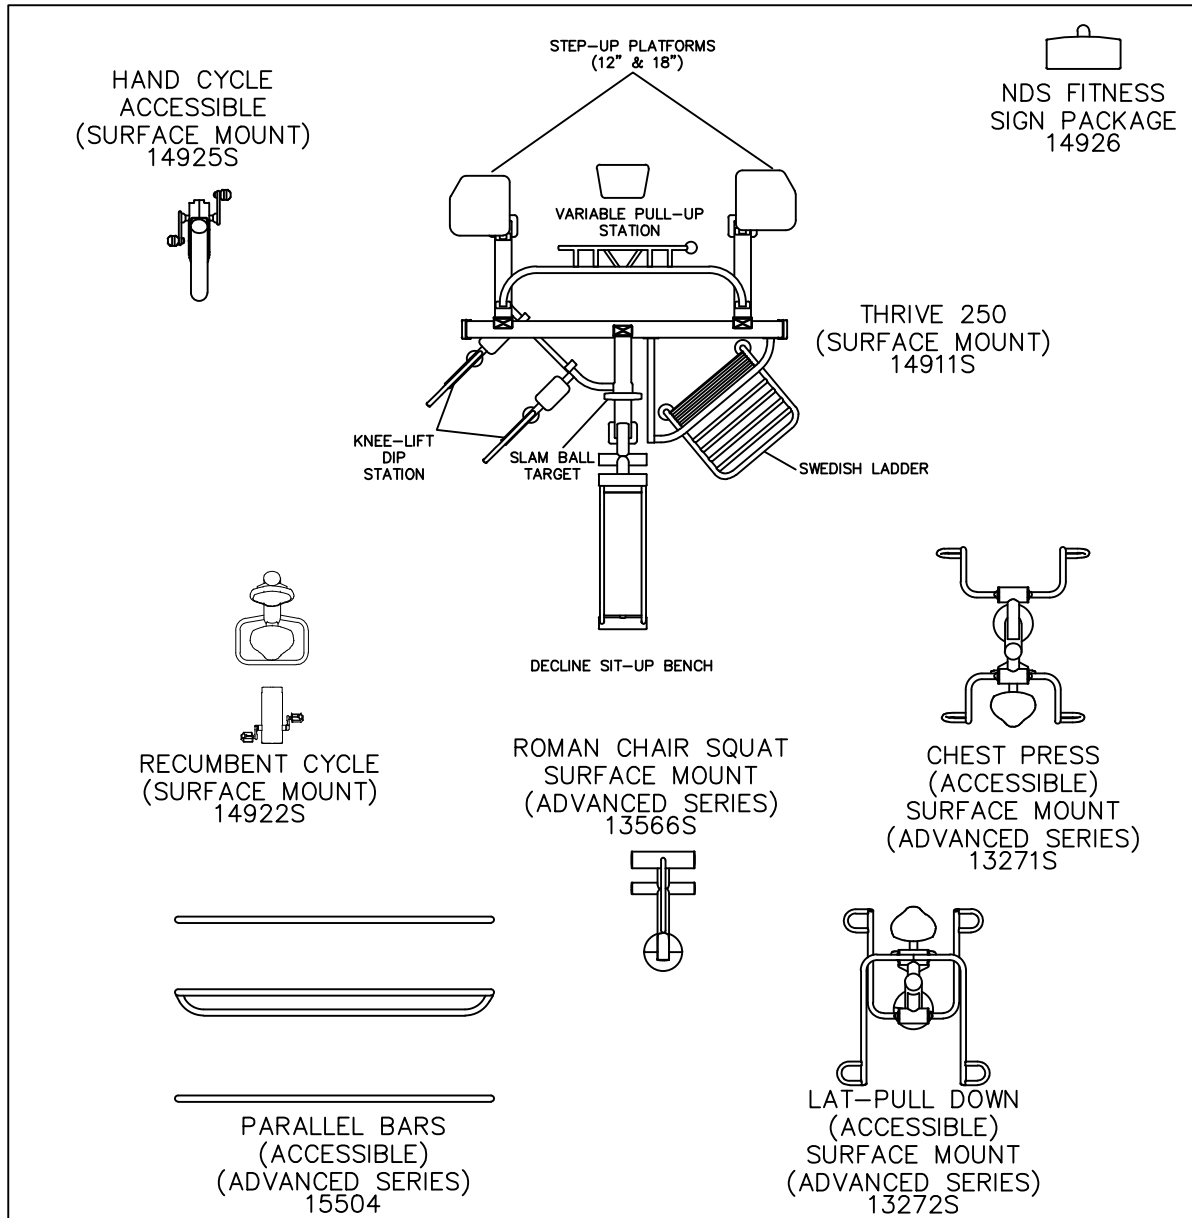

30'-1"

30'-6"

**THIS DRAWING CANNOT BE
ALTERED IN ANY WAY. IF CHANGES
ARE REQUIRED PLEASE CONTACT
YOUR GAMETIME REPRESENTATIVE
@ 1-800-235-2440.**