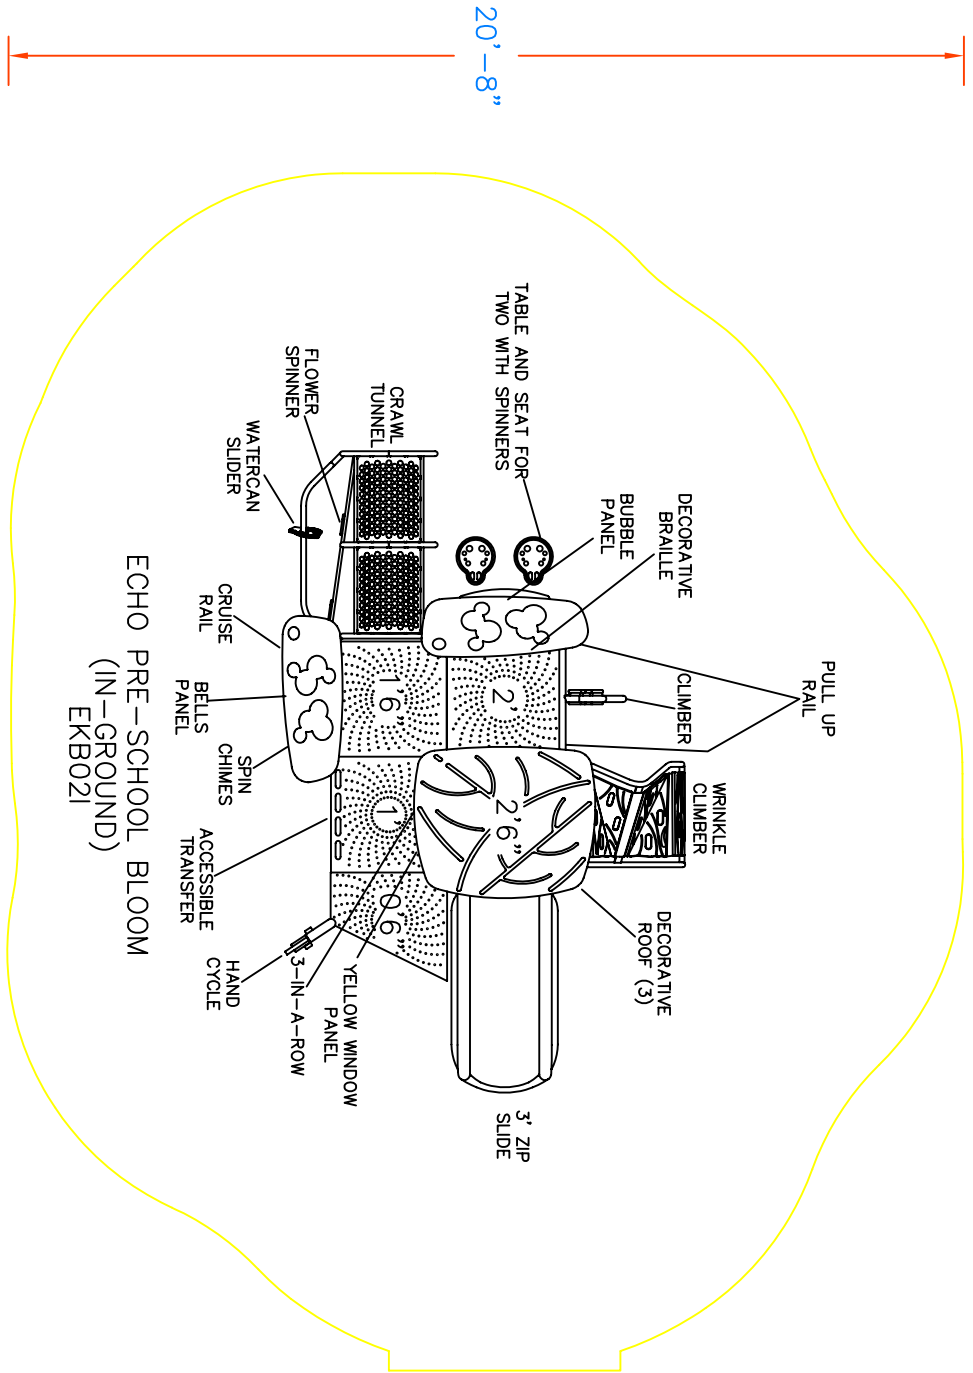

25'-11"

20'-8"

THIS DRAWING CANNOT BE ALTERED IN ANY WAY. IF CHANGES ARE REQUIRED PLEASE CONTACT YOUR GAMETIME REPRESENTATIVE @ 1-800-235-2440.