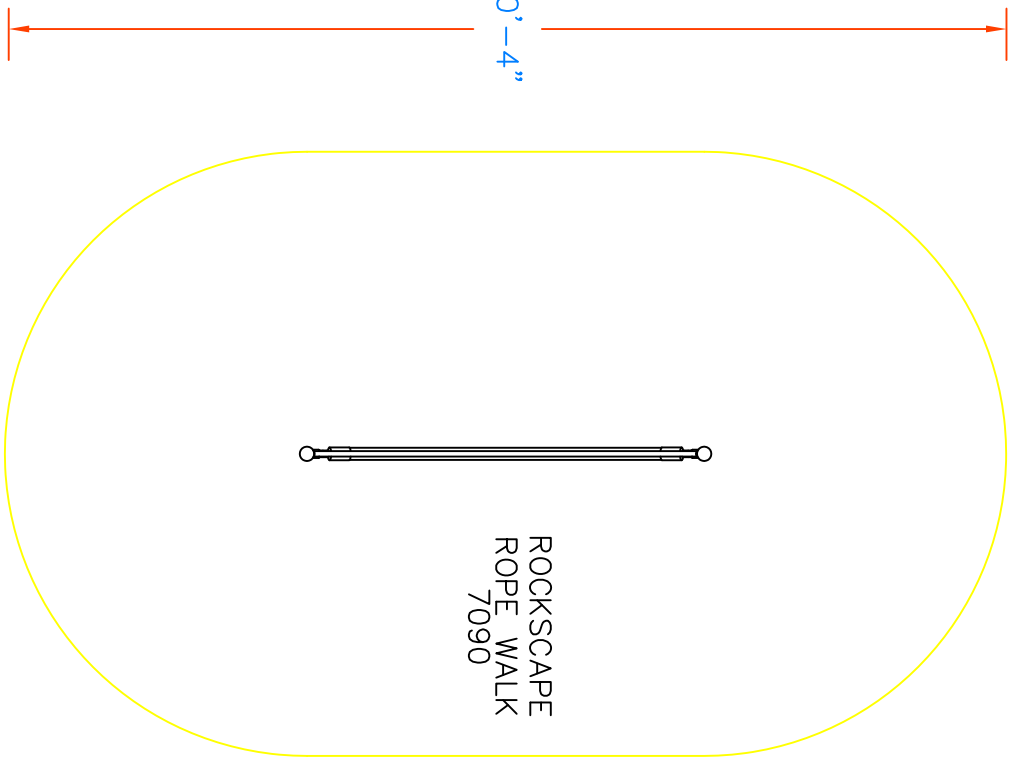

12'-3"

20'-4"

**THIS DRAWING CANNOT BE ALTERED IN ANY WAY. IF CHANGES ARE REQUIRED PLEASE CONTACT YOUR GAMETIME REPRESENTATIVE @ 1-800-235-2440.**