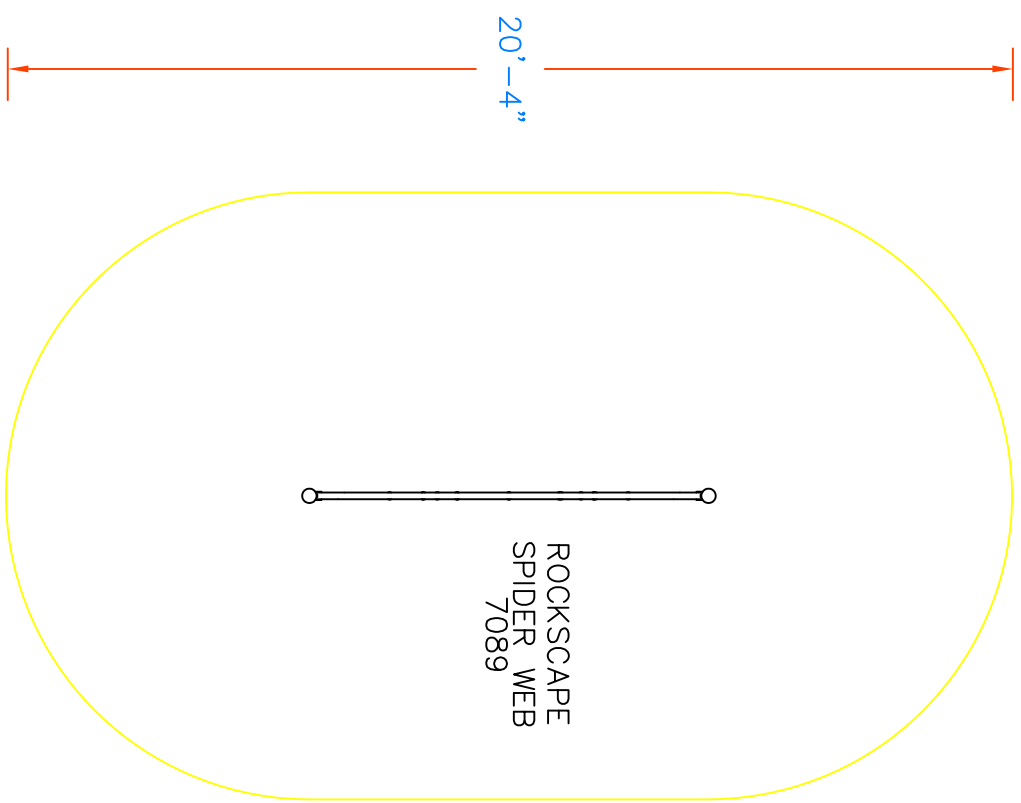

12'-3"

ROCKSCAPE  
SPIDER WEB  
7089

**THIS DRAWING CANNOT BE  
ALTERED IN ANY WAY. IF CHANGES  
ARE REQUIRED PLEASE CONTACT  
YOUR GAMETIME REPRESENTATIVE  
@ 1-800-235-2440.**