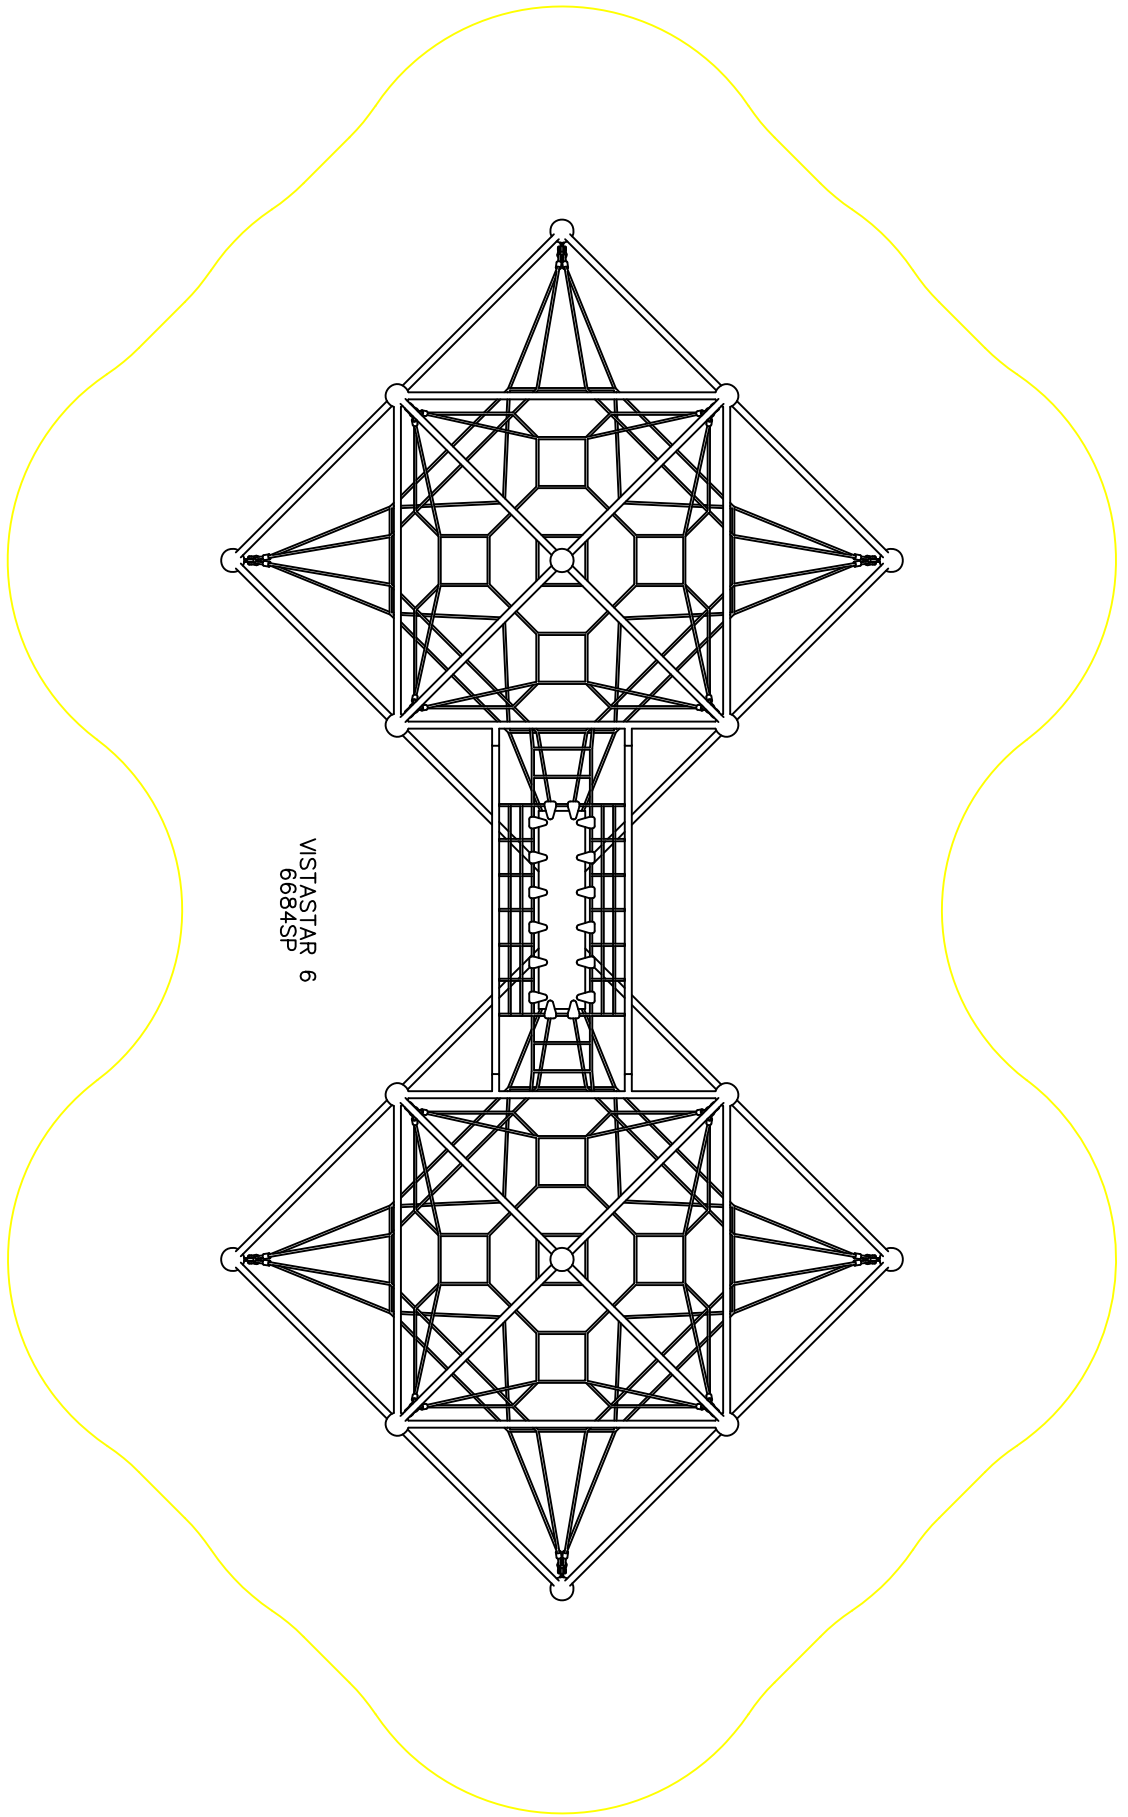

50'-11"

VISTASTAR 6  
6684SP

**THIS DRAWING CANNOT BE  
ALTERED IN ANY WAY. IF CHANGES  
ARE REQUIRED PLEASE CONTACT  
YOUR GAMETIME REPRESENTATIVE  
@ 1-800-235-2440.**