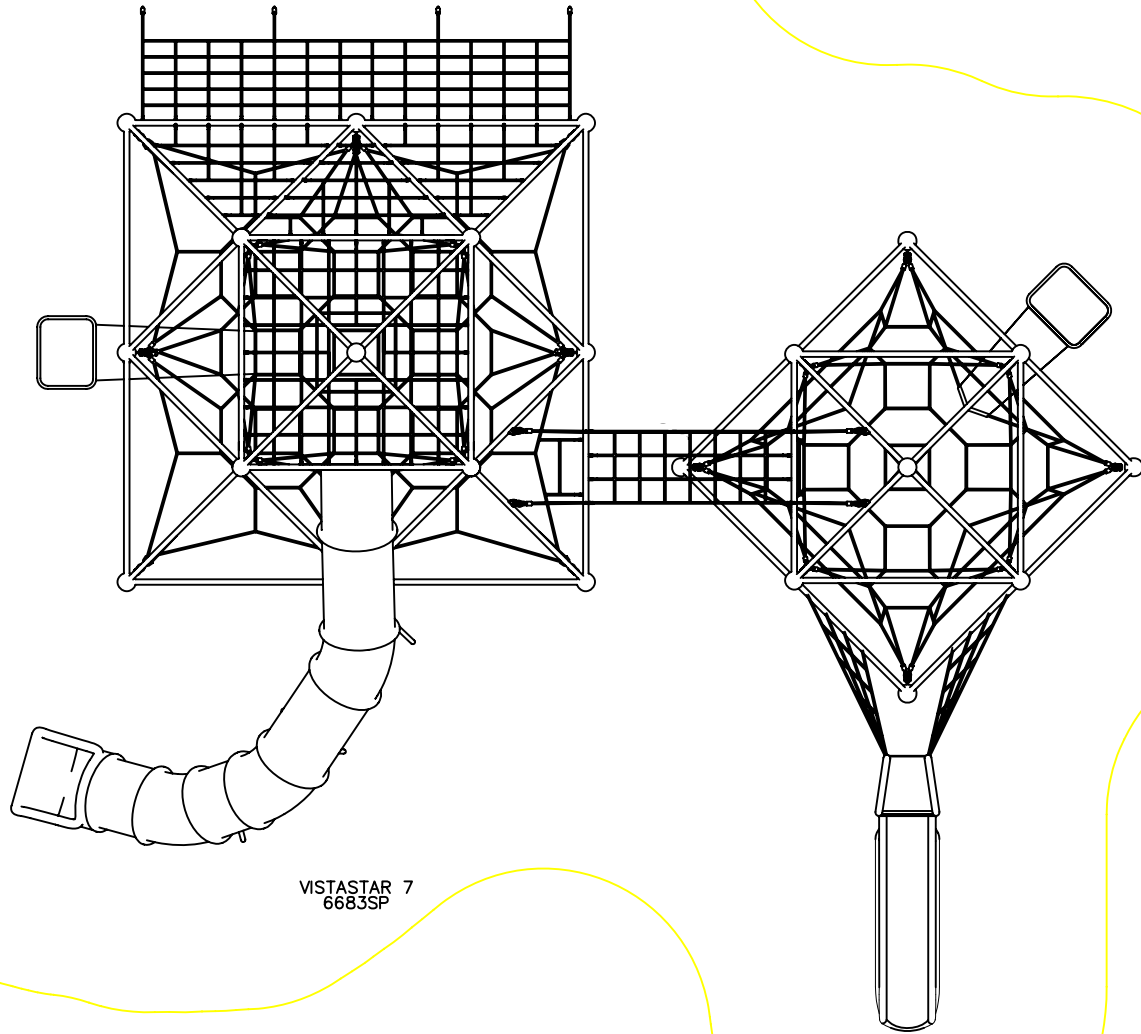

54'-9"

48'-9"

VISTASTAR 7
6683SP

**THIS DRAWING CANNOT BE
ALTERED IN ANY WAY. IF CHANGES
ARE REQUIRED PLEASE CONTACT
YOUR GAMETIME REPRESENTATIVE
@ 1-800-235-2440.**