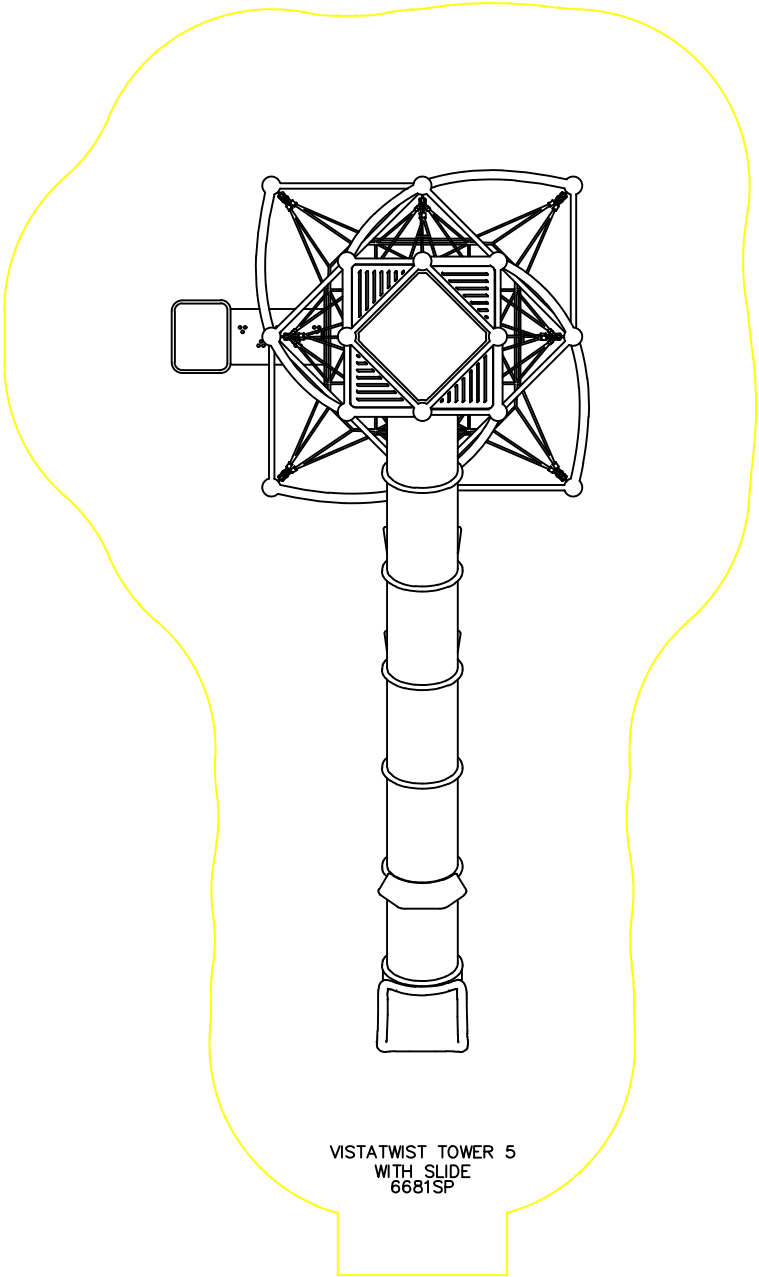

27'-0"

45'-8"

VISTAWIST TOWER 5  
WITH SLIDE  
6681SP

**THIS DRAWING CANNOT BE  
ALTERED IN ANY WAY. IF CHANGES  
ARE REQUIRED PLEASE CONTACT  
YOUR GAMETIME REPRESENTATIVE  
@ 1-800-235-2440.**