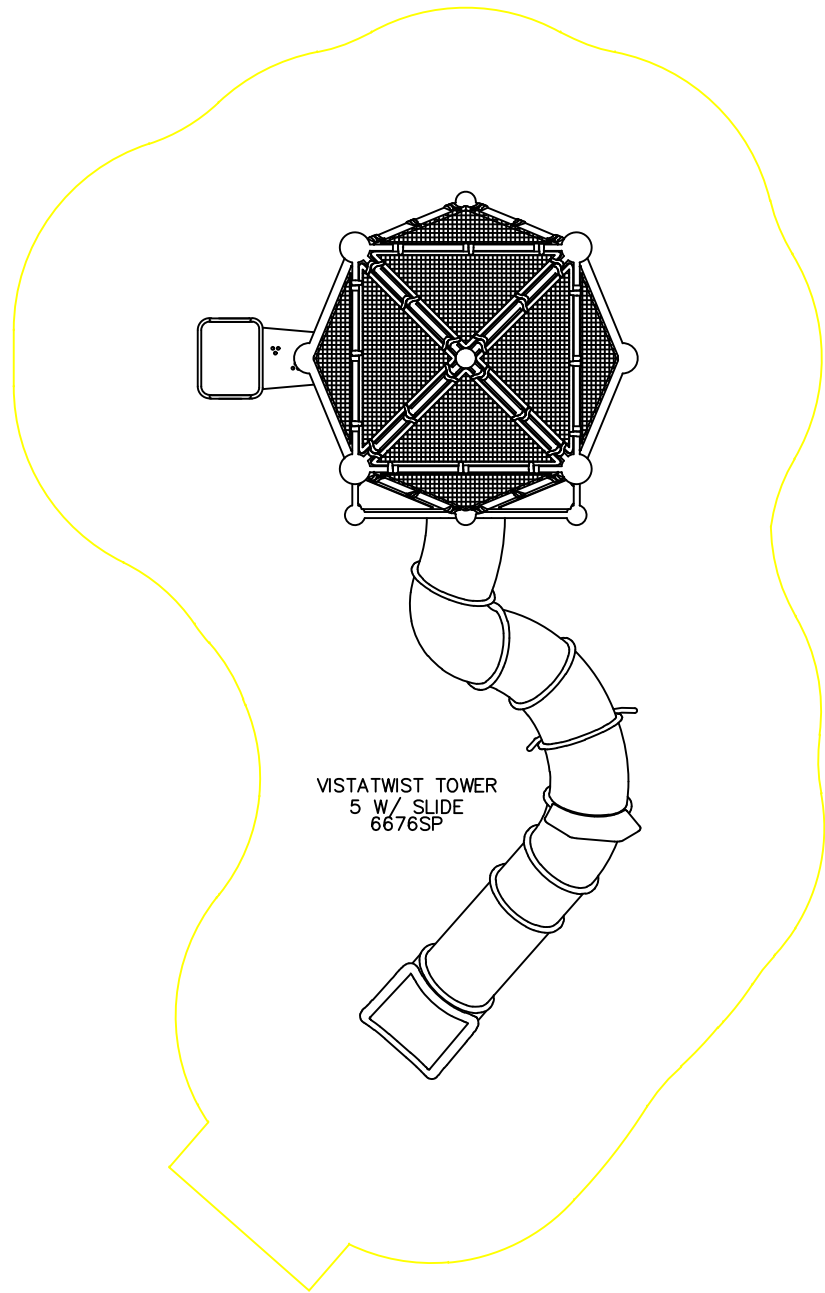

26'-5"

41'-10"

VISTAWIST TOWER
5 W / SLIDE
6676SP

**THIS DRAWING CANNOT BE
ALTERED IN ANY WAY. IF CHANGES
ARE REQUIRED PLEASE CONTACT
YOUR GAMETIME REPRESENTATIVE
@ 1-800-235-2440.**