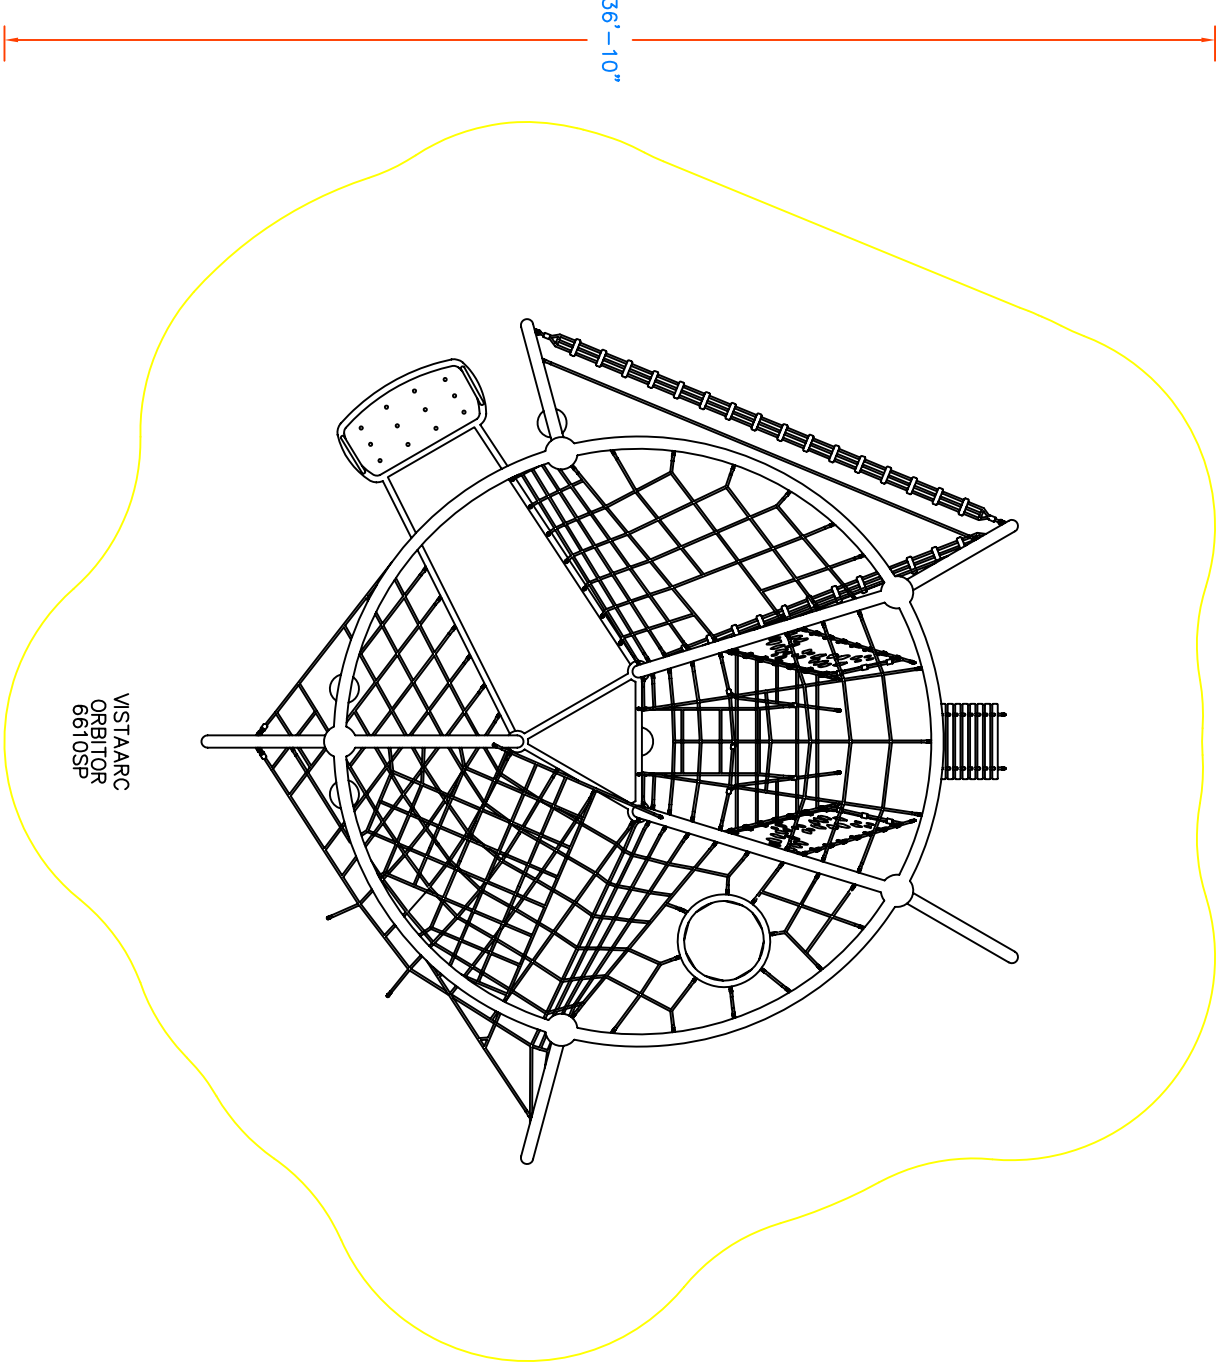

37'-9"

VISTAARC
ORBITOR
6610SP

**THIS DRAWING CANNOT BE
ALTERED IN ANY WAY . IF CHANGES
ARE REQUIRED PLEASE CONTACT
YOUR GAMETIME REPRESENTATIVE
@ 1-800-235-2440.**