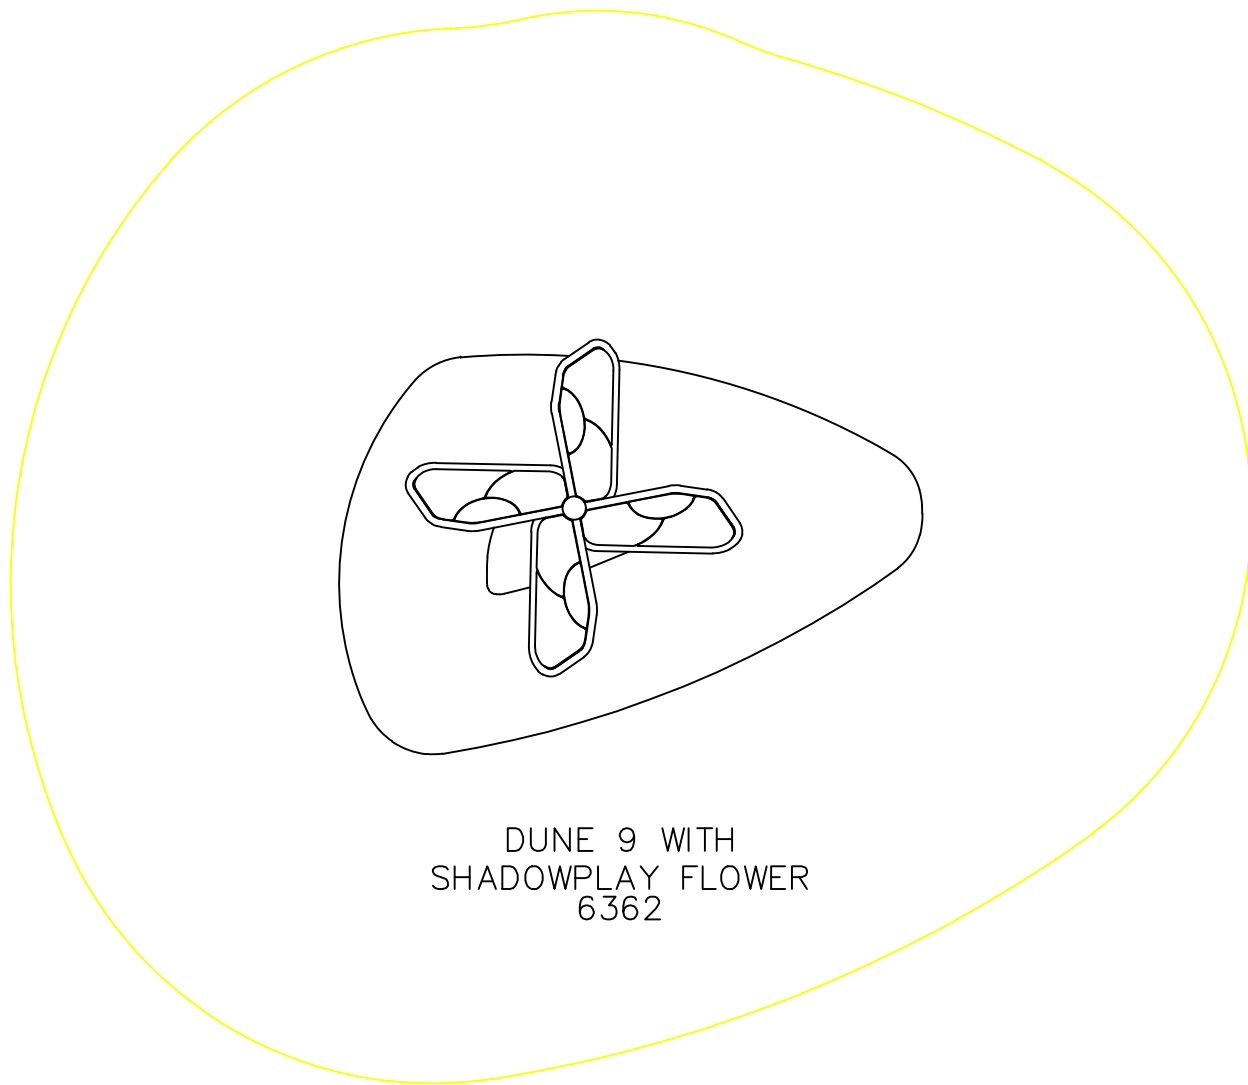

22'-8"

19'-7"

DUNE 9 WITH
SHADOWPLAY FLOWER
6362

**THIS DRAWING CANNOT BE
ALTERED IN ANY WAY. IF CHANGES
ARE REQUIRED PLEASE CONTACT
YOUR GAMETIME REPRESENTATIVE
@ 1-800-235-2440.**