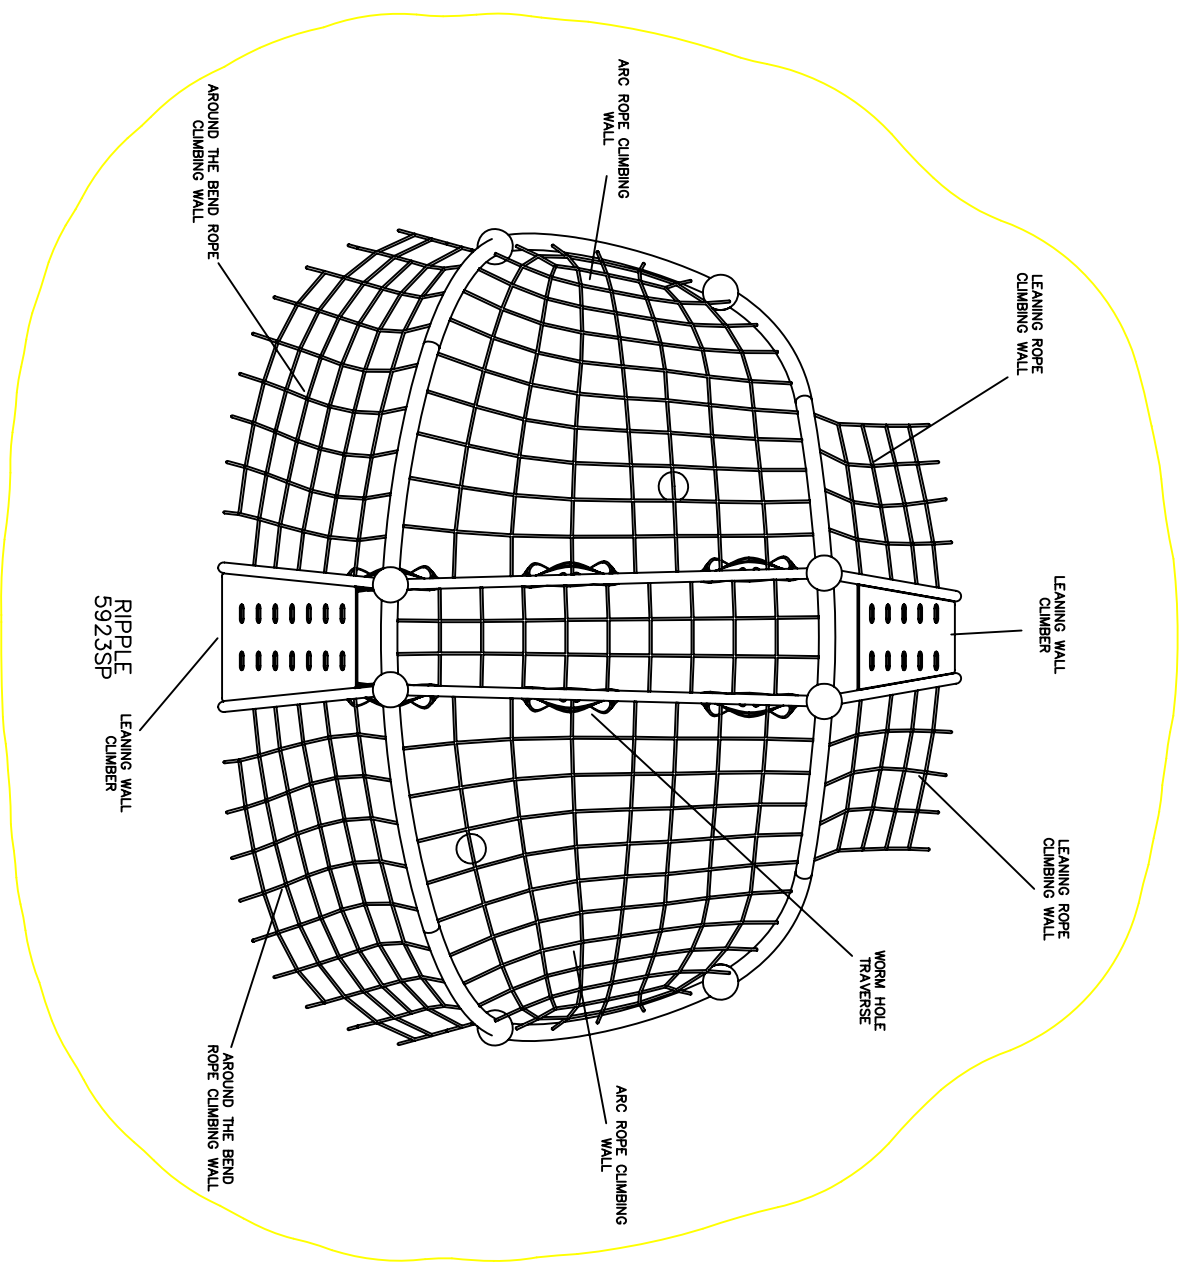

34'-9"

32'-9"

**THIS DRAWING CANNOT BE
 ALTERED IN ANY WAY. IF CHANGES
 ARE REQUIRED PLEASE CONTACT
 YOUR GAMETIME REPRESENTATIVE
 @ 1-800-235-2440.**