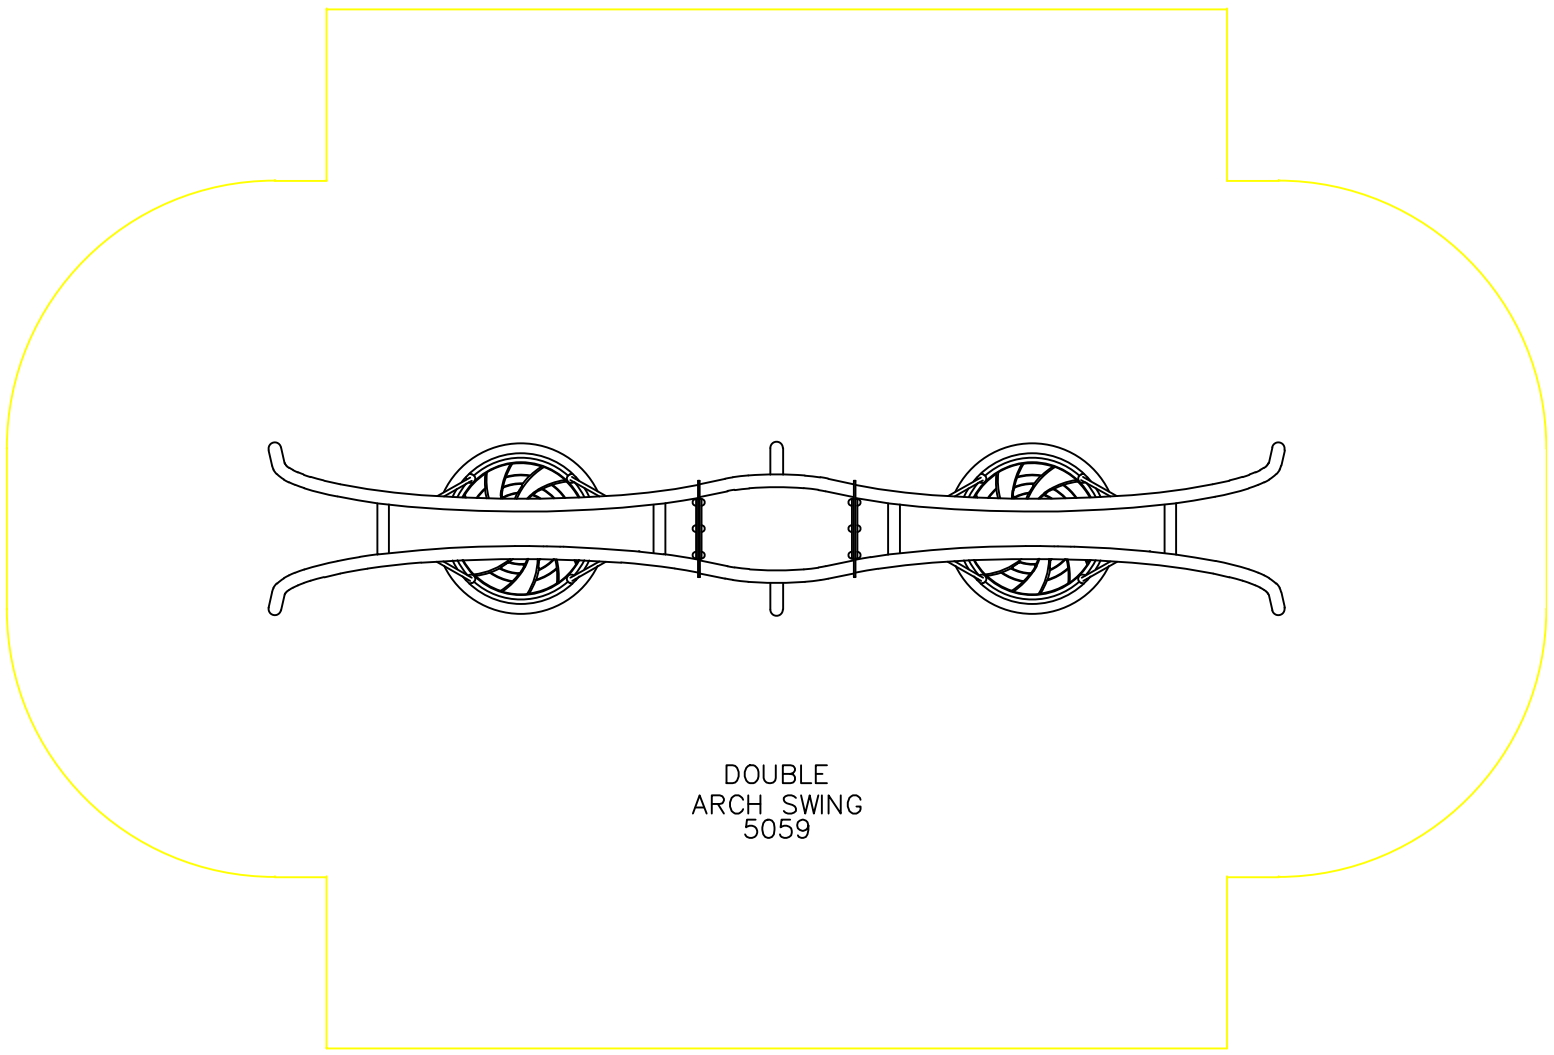

35'-4"

23'-10"

DOUBLE
ARCH SWING
5059

**THIS DRAWING CANNOT BE
ALTERED IN ANY WAY. IF CHANGES
ARE REQUIRED PLEASE CONTACT
YOUR GAMETIME REPRESENTATIVE
@ 1-800-235-2440.**