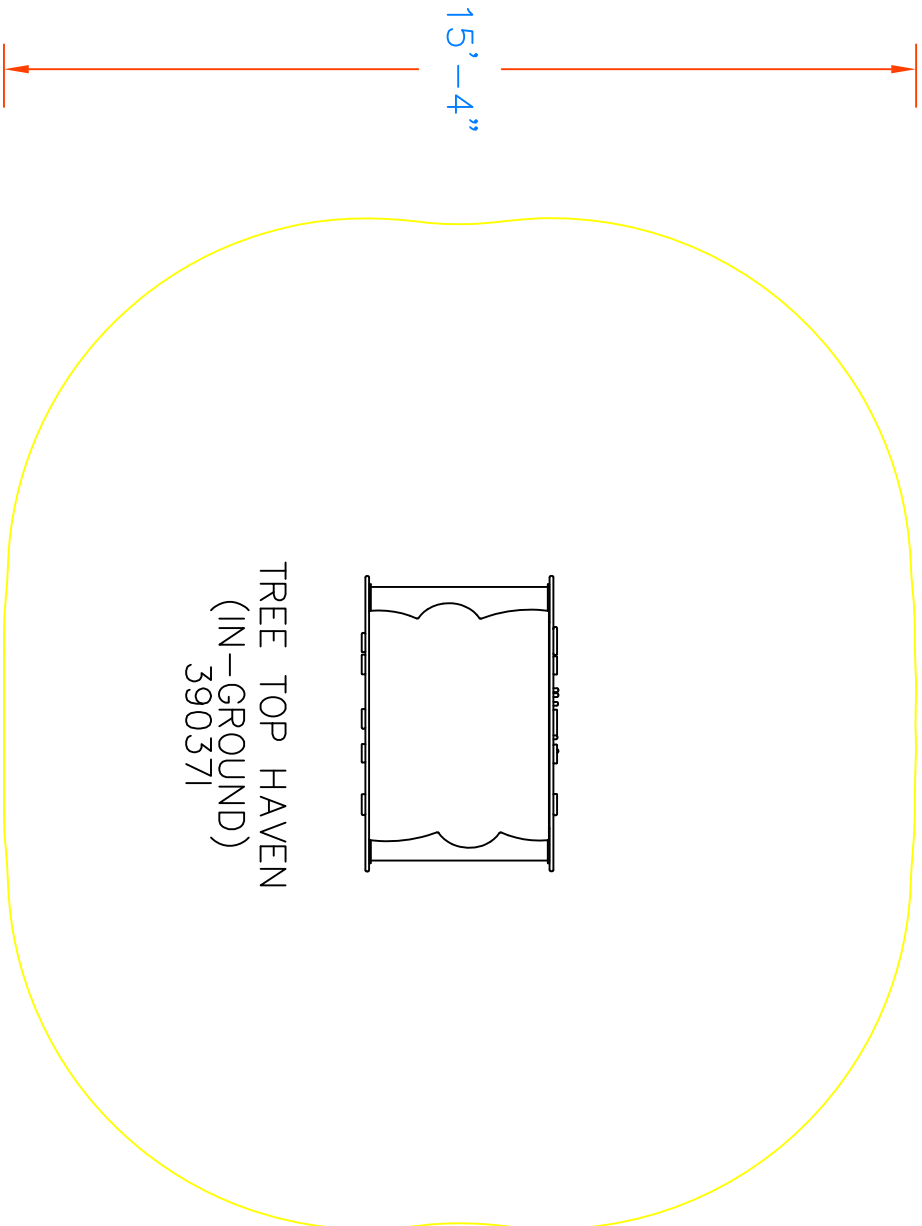

16'-11"

TREE TOP HAVEN
(IN-GROUND)
390371

**THIS DRAWING CANNOT BE
ALTERED IN ANY WAY. IF CHANGES
ARE REQUIRED PLEASE CONTACT
YOUR GAMETIME REPRESENTATIVE
@ 1-800-235-2440.**