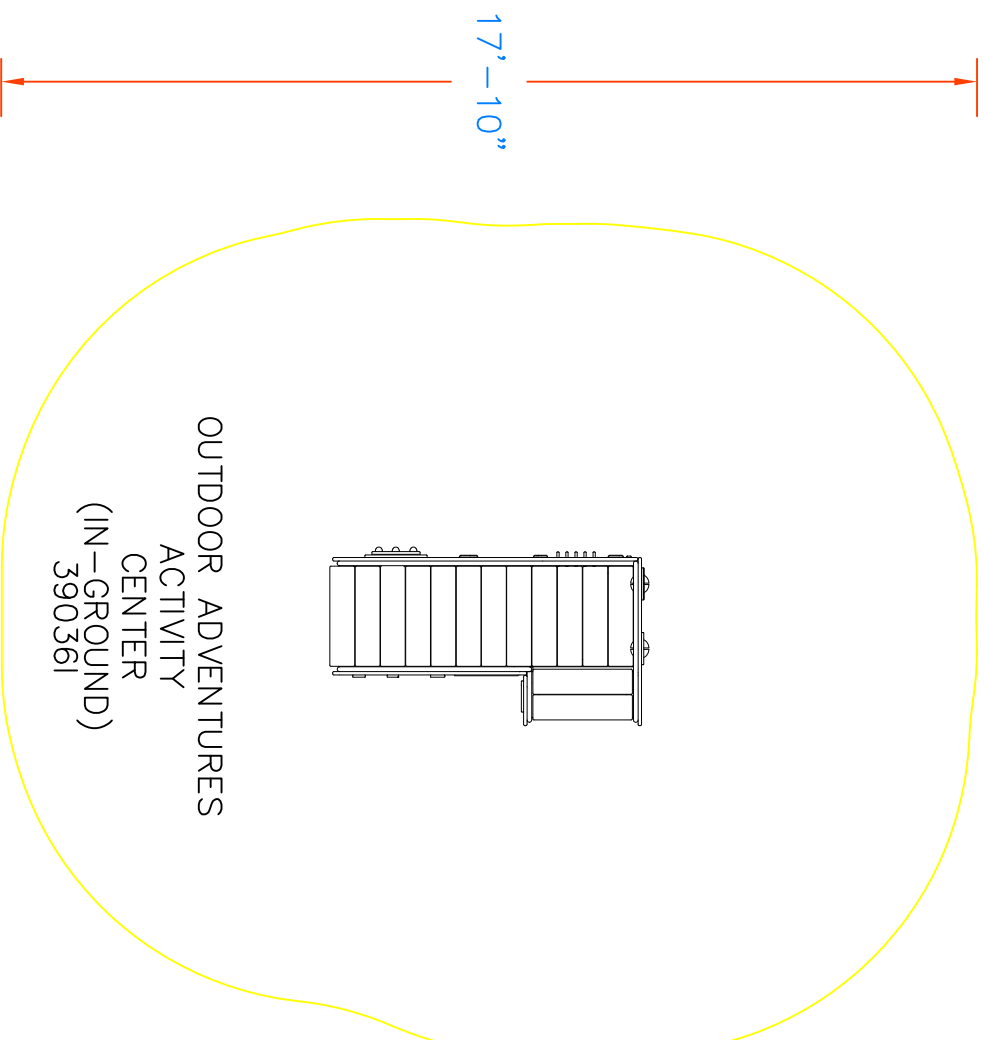

15'-3"

THIS DRAWING CANNOT BE ALTERED IN ANY WAY. IF CHANGES ARE REQUIRED PLEASE CONTACT YOUR GAMETIME REPRESENTATIVE @ 1-800-235-2440.