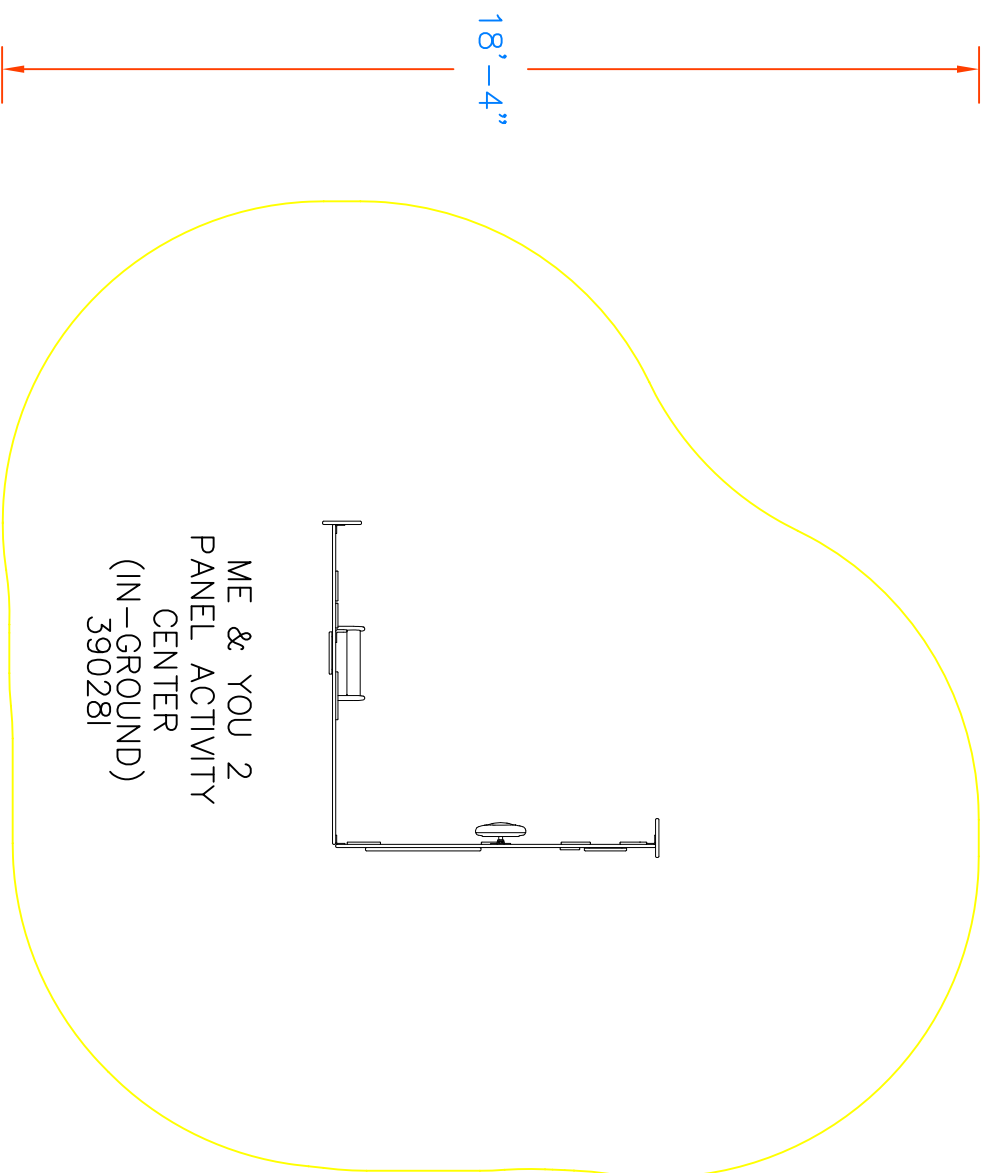

18'-4"

ME & YOU 2
PANEL ACTIVITY
CENTER
(IN-GROUND)
390281

**THIS DRAWING CANNOT BE
ALTERED IN ANY WAY. IF CHANGES
ARE REQUIRED PLEASE CONTACT
YOUR GAMETIME REPRESENTATIVE
@ 1-800-235-2440.**