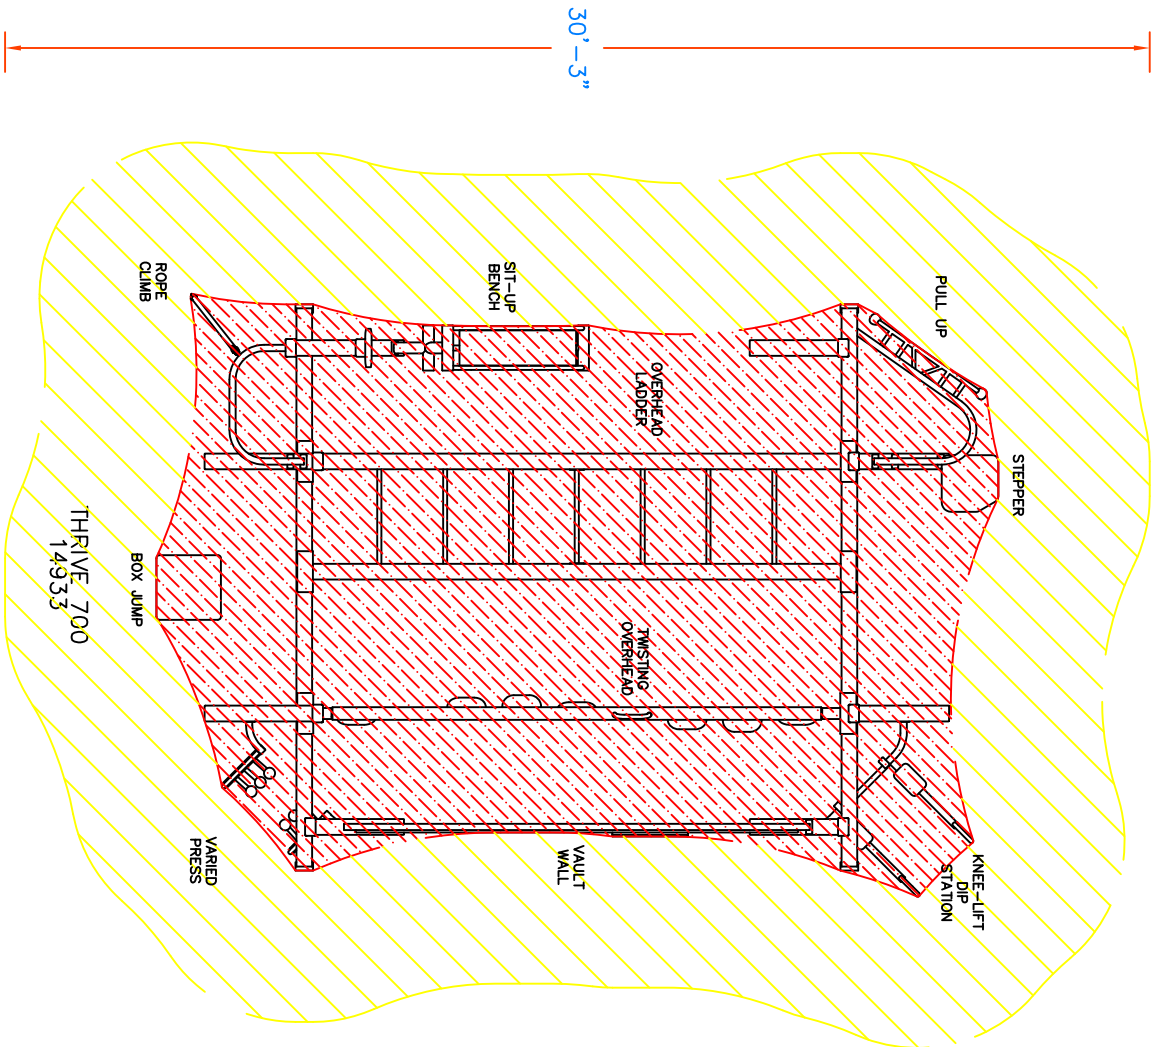

23'-11"

30'-3"

**THIS DRAWING CANNOT BE ALTERED IN ANY WAY. IF CHANGES ARE REQUIRED PLEASE CONTACT YOUR GAMETIME REPRESENTATIVE @ 1-800-235-2440.**