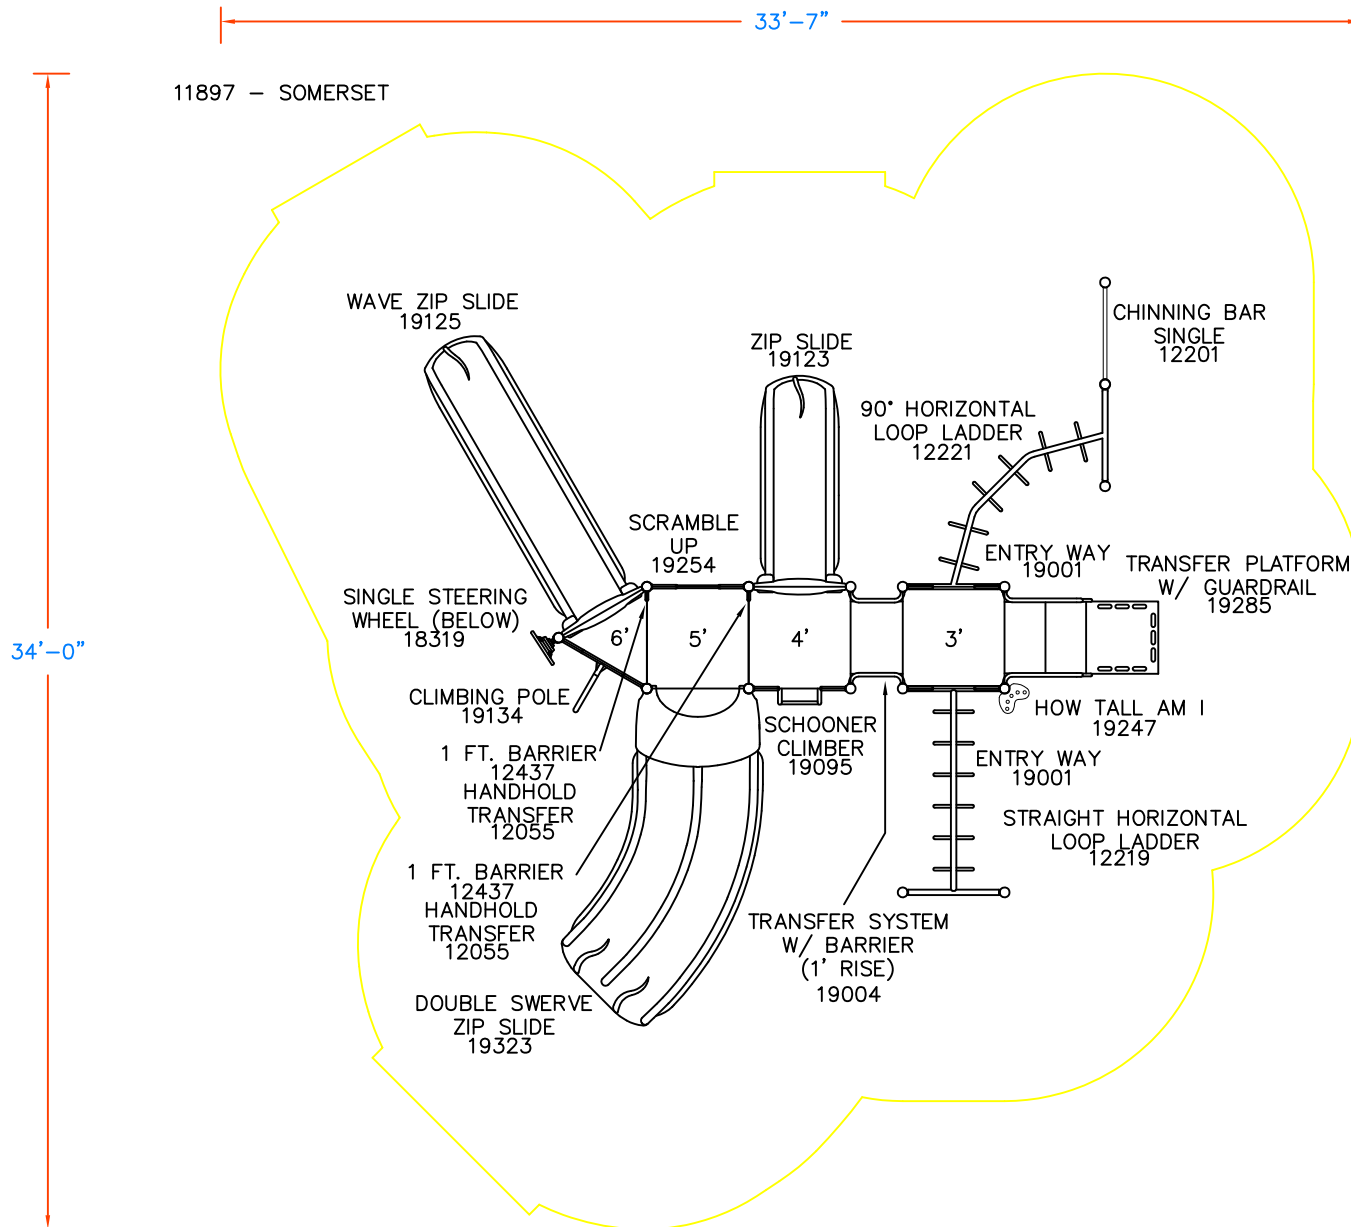

11897 - SOMERSET

**THIS DRAWING CANNOT BE
ALTERED IN ANY WAY. IF CHANGES
ARE REQUIRED PLEASE CONTACT
YOUR GAMETIME REPRESENTATIVE
@ 1-800-235-2440.**