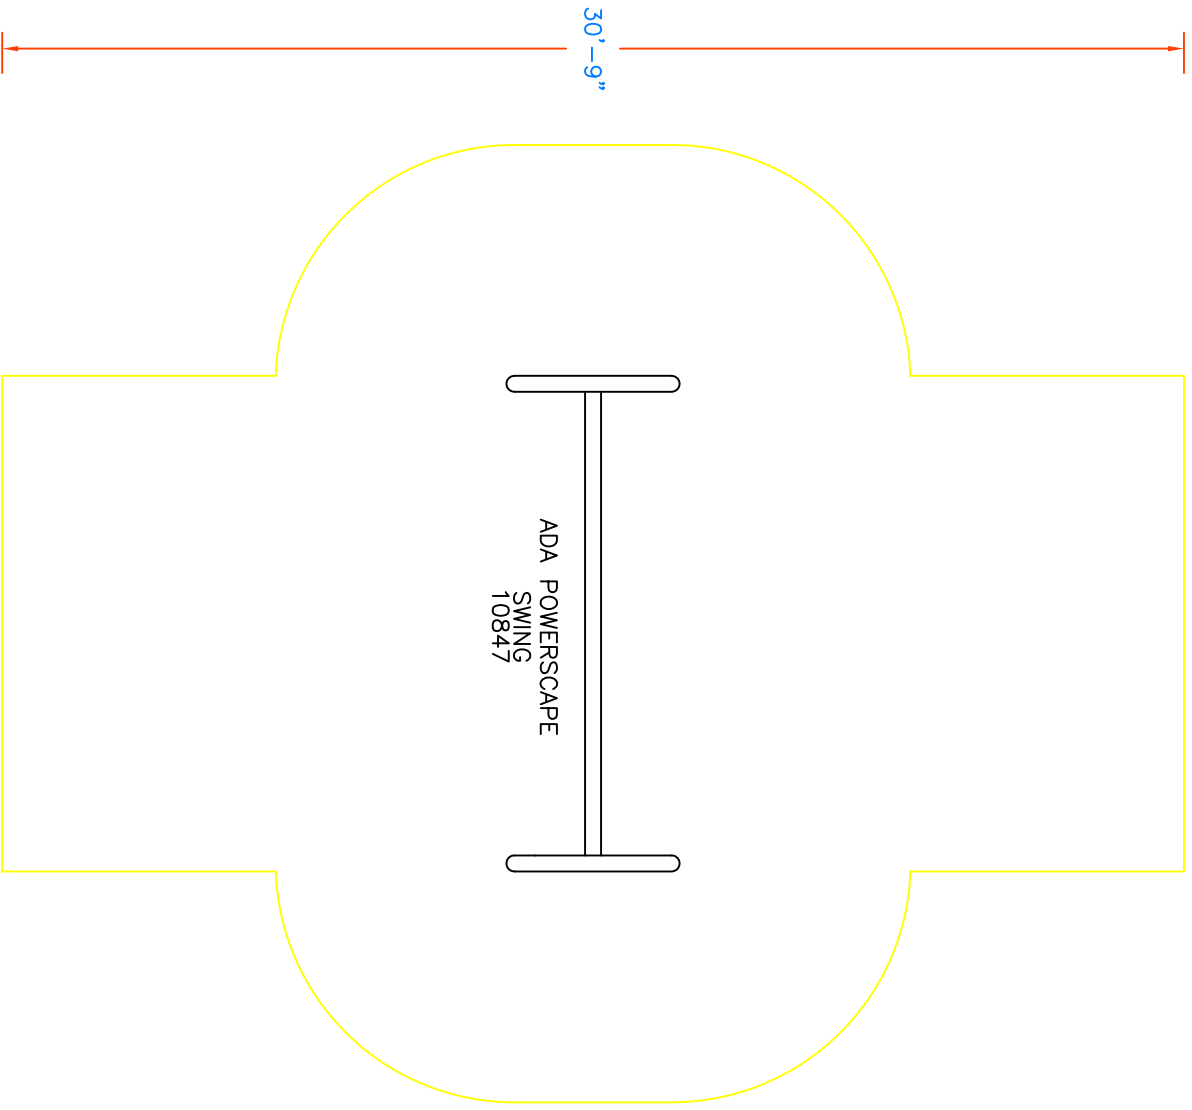

24'-11"

ADA POWERSCAPE
SWING
10847

**THIS DRAWING CANNOT BE
ALTERED IN ANY WAY . IF CHANGES
ARE REQUIRED PLEASE CONTACT
YOUR GAMETIME REPRESENTATIVE
@ 1-800-235-2440.**