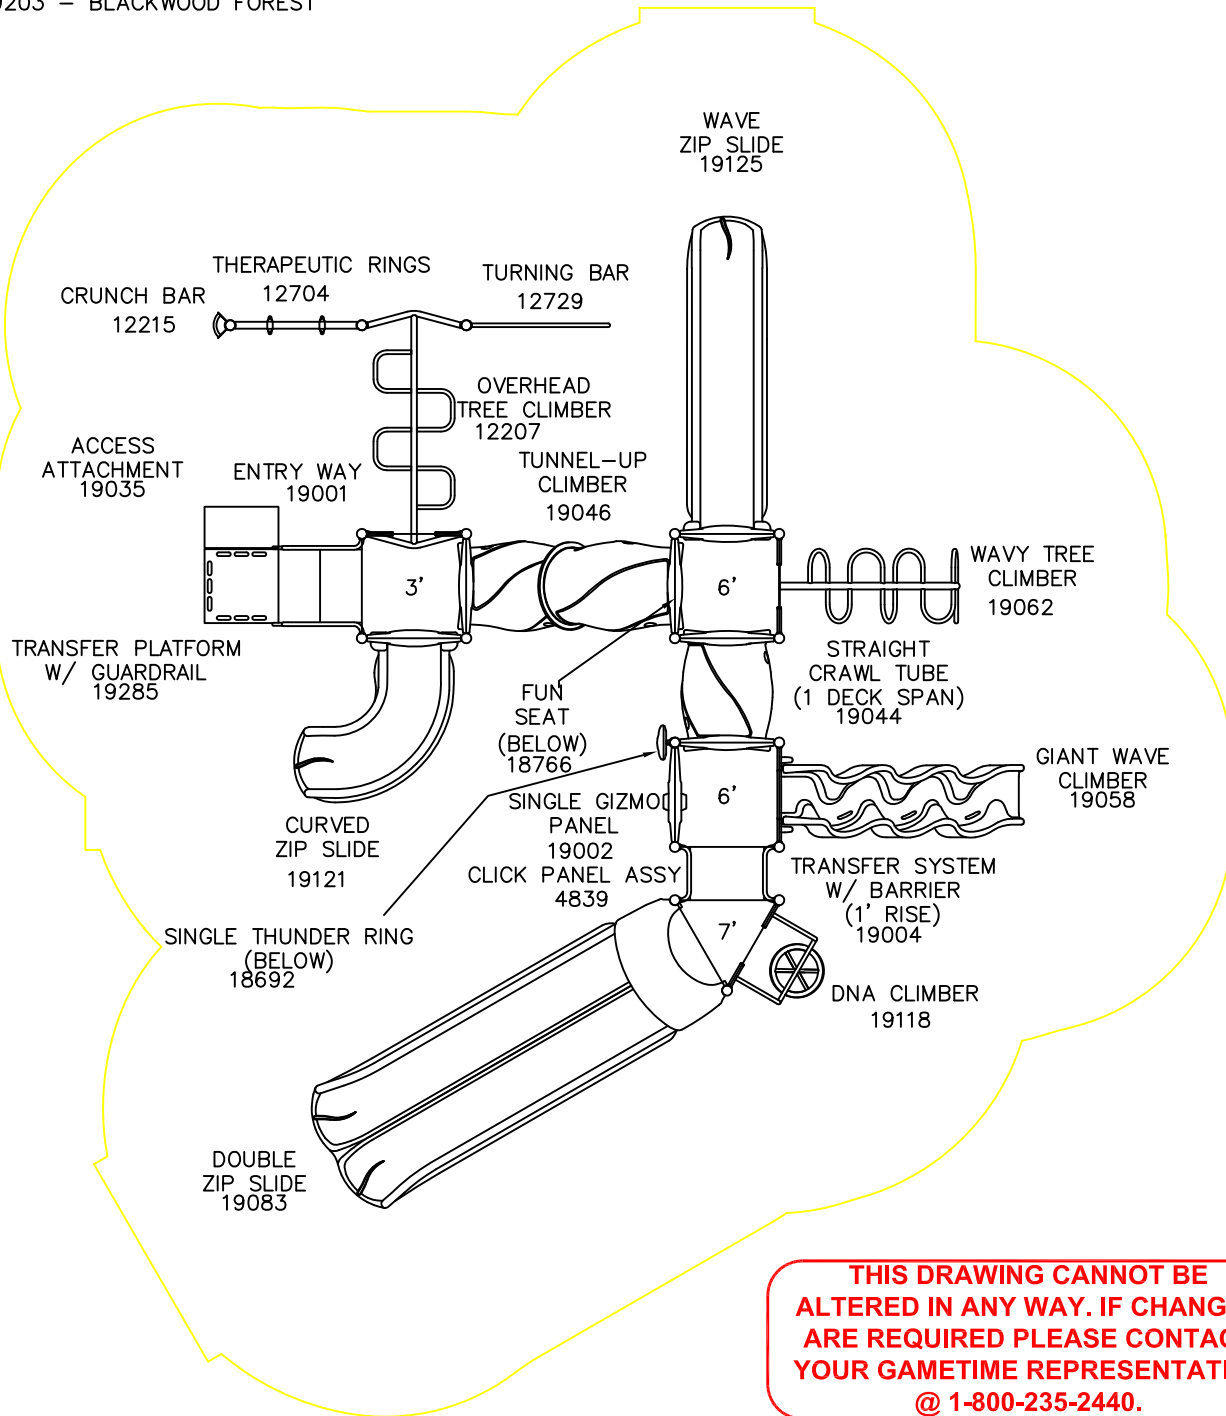

35'-7"

19203 - BLACKWOOD FOREST

40'-6"

THIS DRAWING CANNOT BE ALTERED IN ANY WAY. IF CHANGES ARE REQUIRED PLEASE CONTACT YOUR GAMETIME REPRESENTATIVE @ 1-800-235-2440.