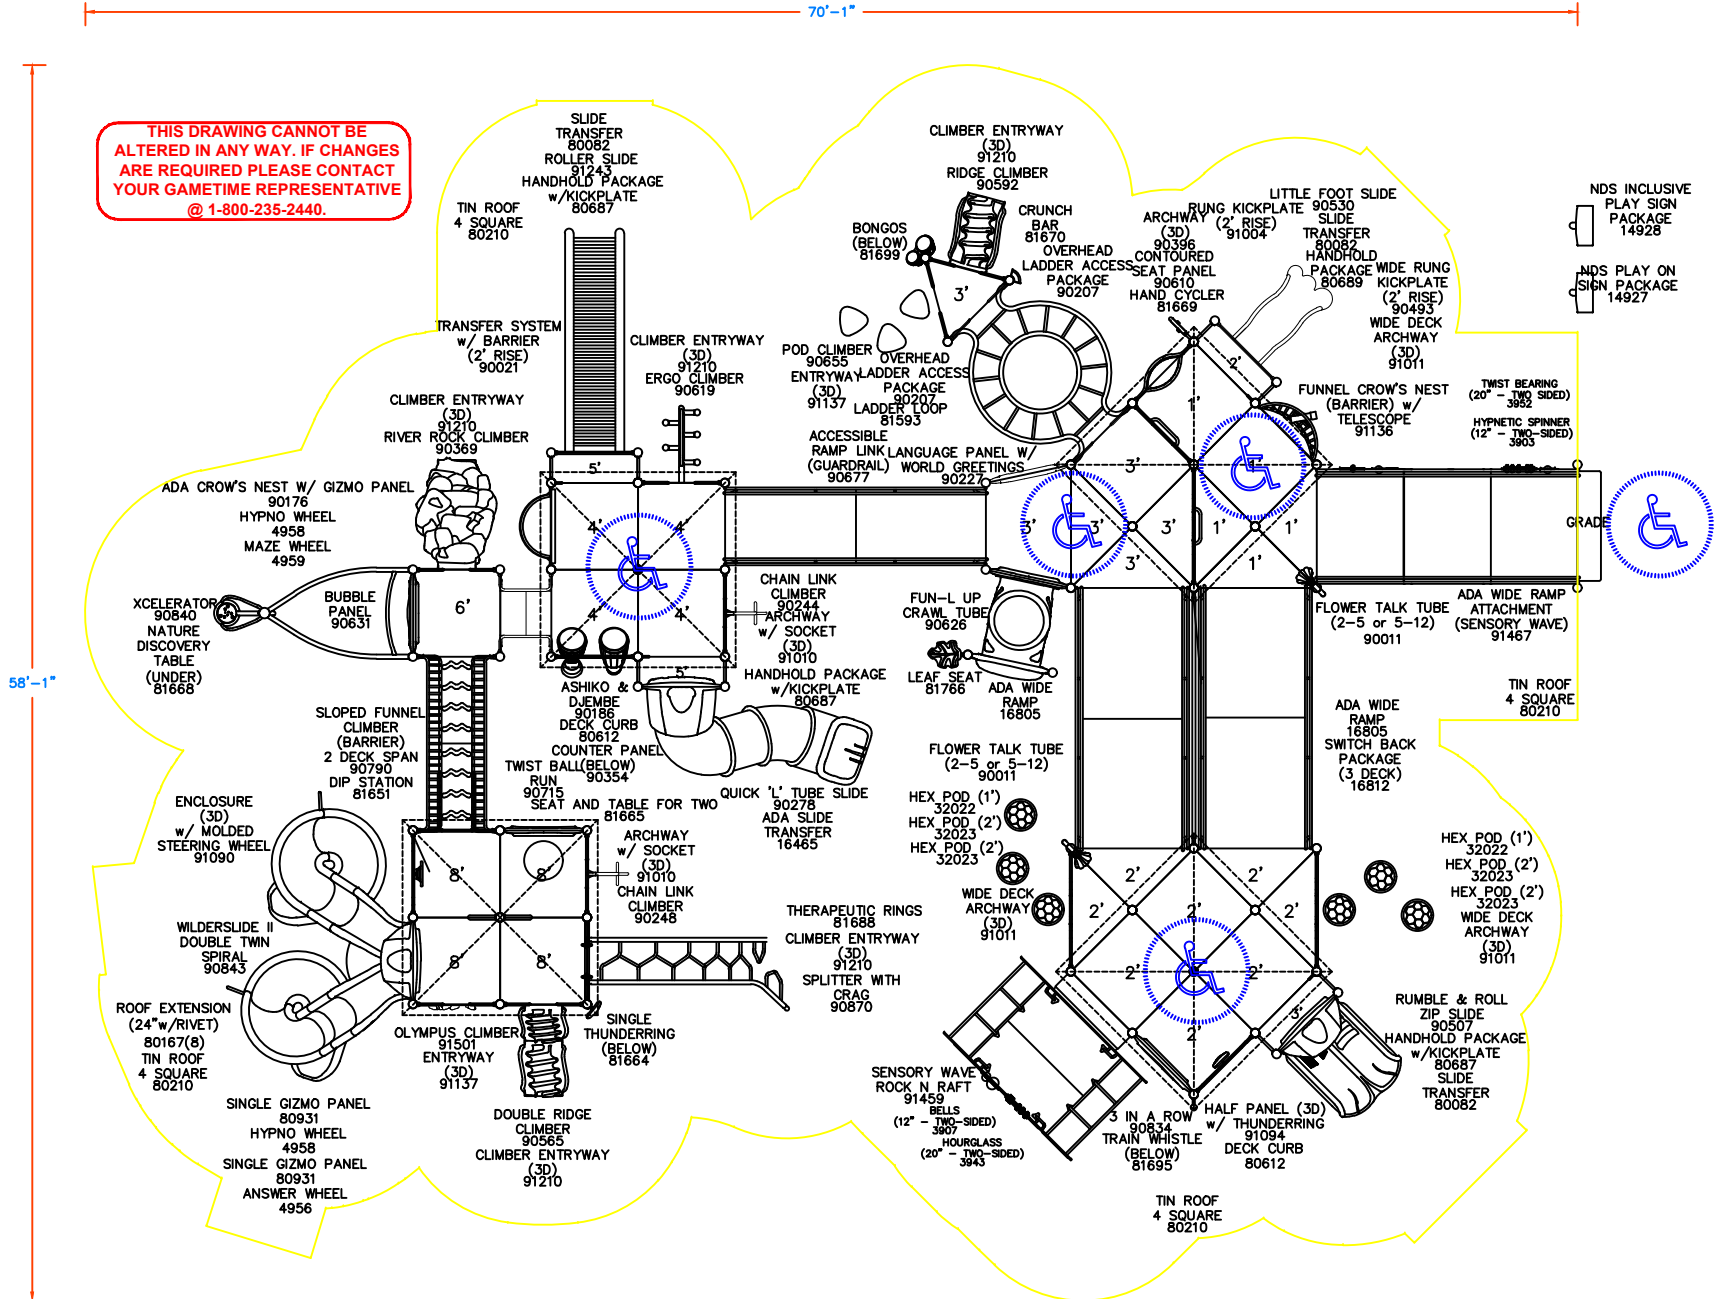

THIS DRAWING CANNOT BE ALTERED IN ANY WAY. IF CHANGES ARE REQUIRED PLEASE CONTACT YOUR GAMETIME REPRESENTATIVE @ 1-800-235-2440.

58'-1"

70'-1"

NDS INCLUSIVE PLAY SIGN PACKAGE 14928

NDS PLAY ON SIGN PACKAGE 14927

HEX POD (1') 32022
HEX POD (2') 32023
HEX POD (2') 32023
WIDE DECK ARCHWAY (3D) 91011

RUMBLE & ROLL ZIP SLIDE 90507
HANDHOLD PACKAGE w/KICKPLATE 80687
SLIDE TRANSFER 80082

TIN ROOF 4 SQUARE 80210

SLIDE TRANSFER 80082
ROLLER SLIDE 91243
HANDHOLD PACKAGE w/KICKPLATE 80687

CLIMBER ENTRYWAY (3D) 91210
RIDGE CLIMBER 90592

LITTLE FOOT SLIDE 90530
SLIDE TRANSFER 80082
HANDHOLD PACKAGE w/KICKPLATE 80687

TIN ROOF 4 SQUARE 80210

TRANSFER SYSTEM w/ BARRIER (2' RISE) 90021

CLIMBER ENTRYWAY (3D) 91210
ERGO CLIMBER 90619

CLIMBER ENTRYWAY (3D) 91210
RIVER ROCK CLIMBER 90369

ADA CROW'S NEST w/ GIZMO PANEL 90176
HYPNO WHEEL 4958
MAZE WHEEL 4959

ACCELERATOR 90840
NATURE DISCOVERY TABLE (UNDER) 81668

SLOPED FUNNEL CLIMBER (BARRIER) 2 DECK SPAN 90790
DIP STATION 81651

ENCLOSURE (3D) w/ MOLDED STEERING WHEEL 91090

WILDERSLIDE II DOUBLE TWIN SPIRAL 90843

ROOF EXTENSION (24" w/ RIVET) 80167(8)
TIN ROOF 4 SQUARE 80210

SINGLE GIZMO PANEL 80931
HYPNO WHEEL 4958
SINGLE GIZMO PANEL 80931
ANSWER WHEEL 4956

DOUBLE RIDGE CLIMBER 90565
CLIMBER ENTRYWAY (3D) 91210

SINGLE THUNDERING (BELOW) 81664

ARCHWAY w/ SOCKET (3D) 91010
CHAIN LINK CLIMBER 90248

THERAPEUTIC RINGS 81688
CLIMBER ENTRYWAY (3D) 91210
SPLITTER WITH CRAG 90870

QUICK 'L' TUBE SLIDE 90278
ADA SLIDE TRANSFER 16465

HANDHOLD PACKAGE w/KICKPLATE 80687

CHAIN LINK CLIMBER 90244
ARCHWAY w/ SOCKET (3D) 91010

ACCESSIBLE RAMP LINK LANGUAGE PANEL w/ (GUARDRAIL) WORLD GREETINGS 90677

POD CLIMBER 90655
ENTRYWAY LADDER ACCESS PACKAGE (3D) 91137
LADDER LOOP 81593

OVERHEAD LADDER ACCESS PACKAGE 90207
SEAT PANEL 90610
HAND CYCLER 81669

BONGOS (BELOW) 81699

CRUNCH BAR 81670

ARCHWAY (2' RISE) 91004

RUNG KICKPLATE (3D) 90396

TRANSFER 80082
HANDHOLD PACKAGE w/KICKPLATE 80687

WIDE RUNG KICKPLATE (2' RISE) 90493
WIDE DECK ARCHWAY (3D) 91011

FUNNEL CROW'S NEST (BARRIER) w/ TELESCOPE 91136

GRADE

FLOWER TALK TUBE (2-5 or 5-12) 90011
ADA WIDE RAMP ATTACHMENT (SENSORY WAVE) 91467

ADA WIDE RAMP 16805
SWITCH BACK PACKAGE (3 DECK) 16812

TIN ROOF 4 SQUARE 80210

FLOWER TALK TUBE (2-5 or 5-12) 90011
HEX POD (1') 32022
HEX POD (2') 32023
HEX POD (2') 32023

WIDE DECK ARCHWAY (3D) 91011

SENSORY WAVE ROCK IN RAFT 91459
BELLS (12" - TWO SIDED) 3907
HOURGLASS (20" - TWO SIDED) 3943

3 IN A ROW 90834
TRAIN WHISTLE (BELOW) 81695

HALF PANEL (3D) w/ THUNDERING 91084
DECK CURB 80612