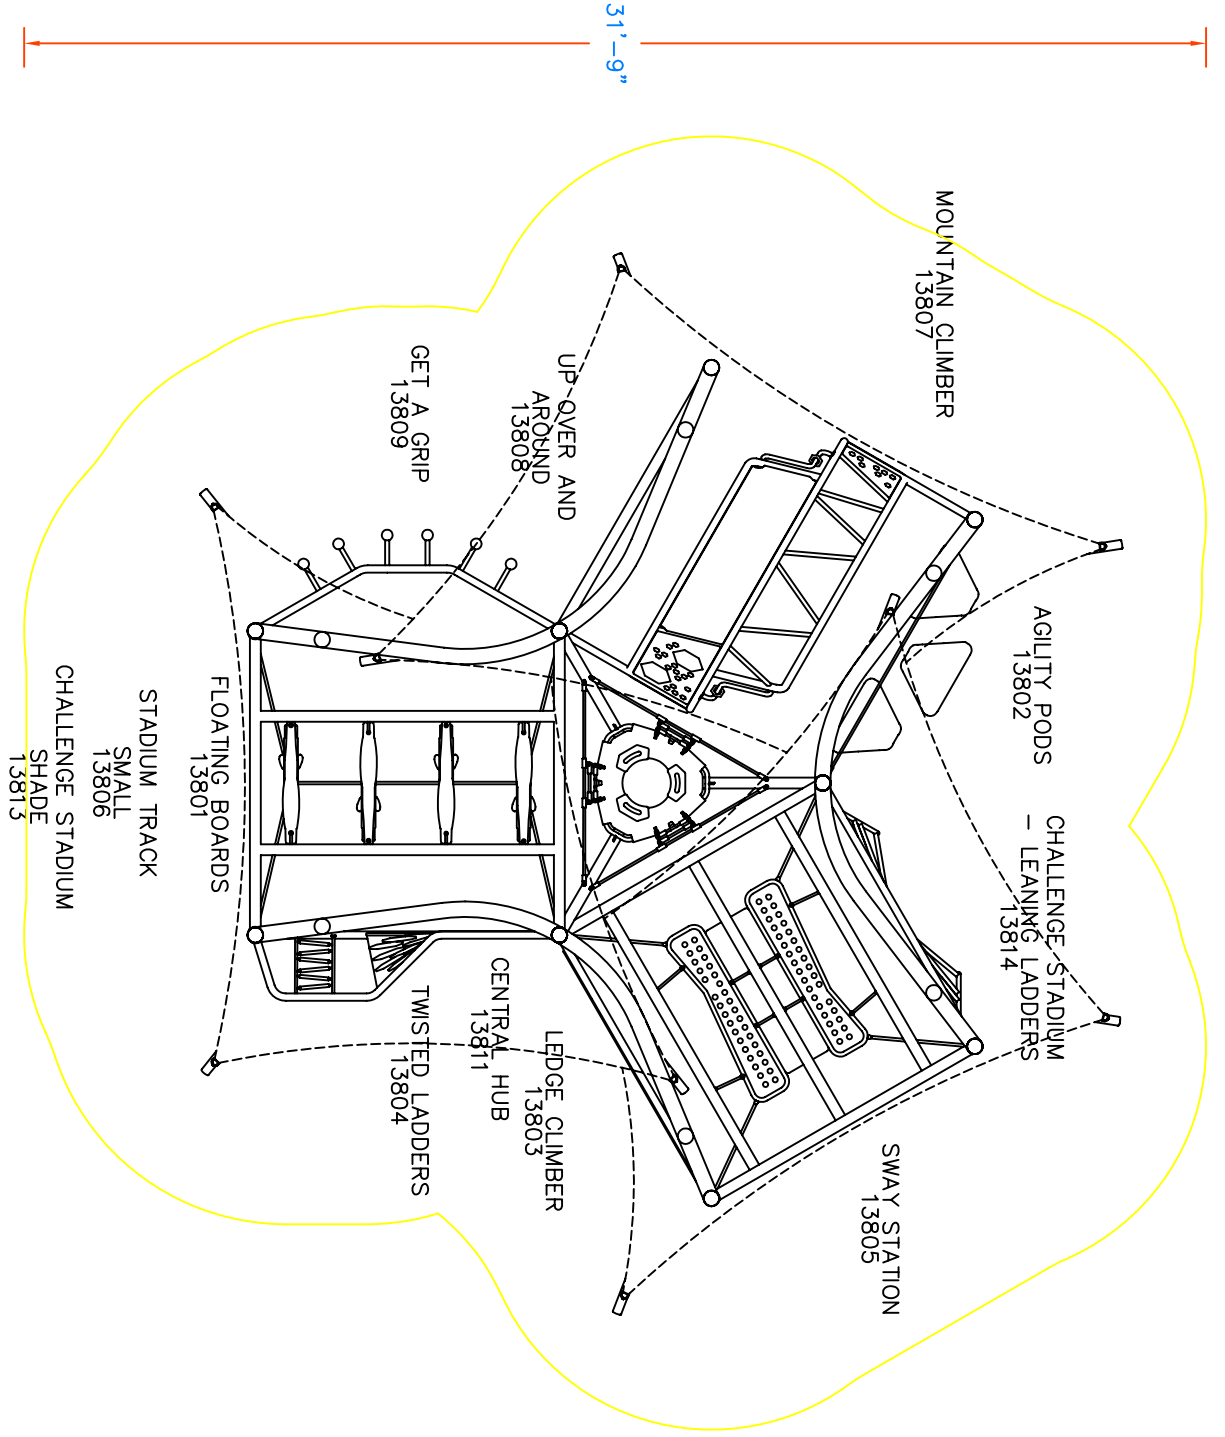

34'-9"

31'-9"

**THIS DRAWING CANNOT BE
ALTERED IN ANY WAY. IF CHANGES
ARE REQUIRED PLEASE CONTACT
YOUR GAMETIME REPRESENTATIVE
@ 1-800-235-2440.**