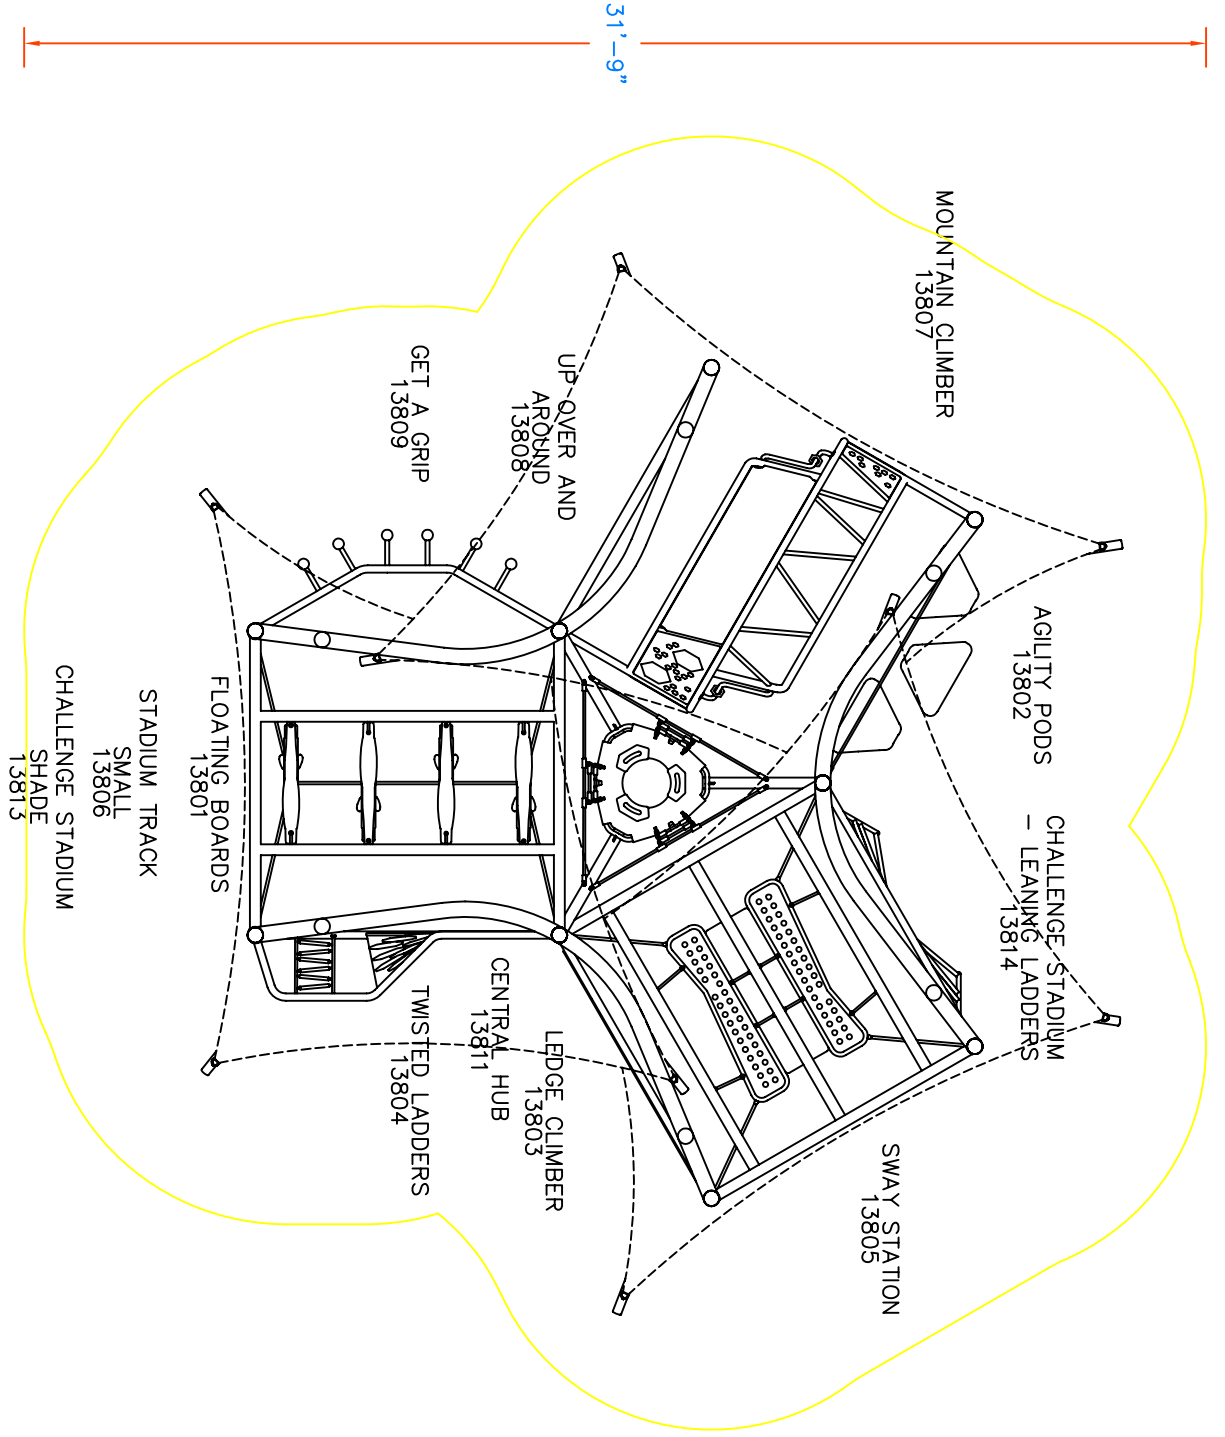

34'-9"

31'-9"

THIS DRAWING CANNOT BE ALTERED IN ANY WAY. IF CHANGES ARE REQUIRED PLEASE CONTACT YOUR GAMETIME REPRESENTATIVE @ 1-800-235-2440.