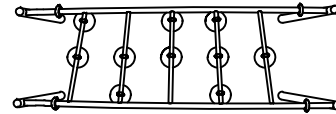

93'-3"

48'-4"

13644-- PRO 5000 (LARGE)

○
START/STOP
BOLLARD
13649

NINJA STEPS
(PRO)
13653

TRAVERSE WALL
(PRO)
13603

AGILITY PODS
(PRO)
13662

U-TURN RAMP
(PRO)
13652

FLOATING BOARDS
(PRO)
13656

AGILITY TRAINERS
(PRO)
13608

SWAY STEPS
(PRO)
13658

BALANCE WALK
(PRO)
13615

UP & OVER
(PRO)
13619

CORRIDOR
(PRO)
13660

VAULT WALL
(PRO)
13655

○
START/STOP
BOLLARD
13649