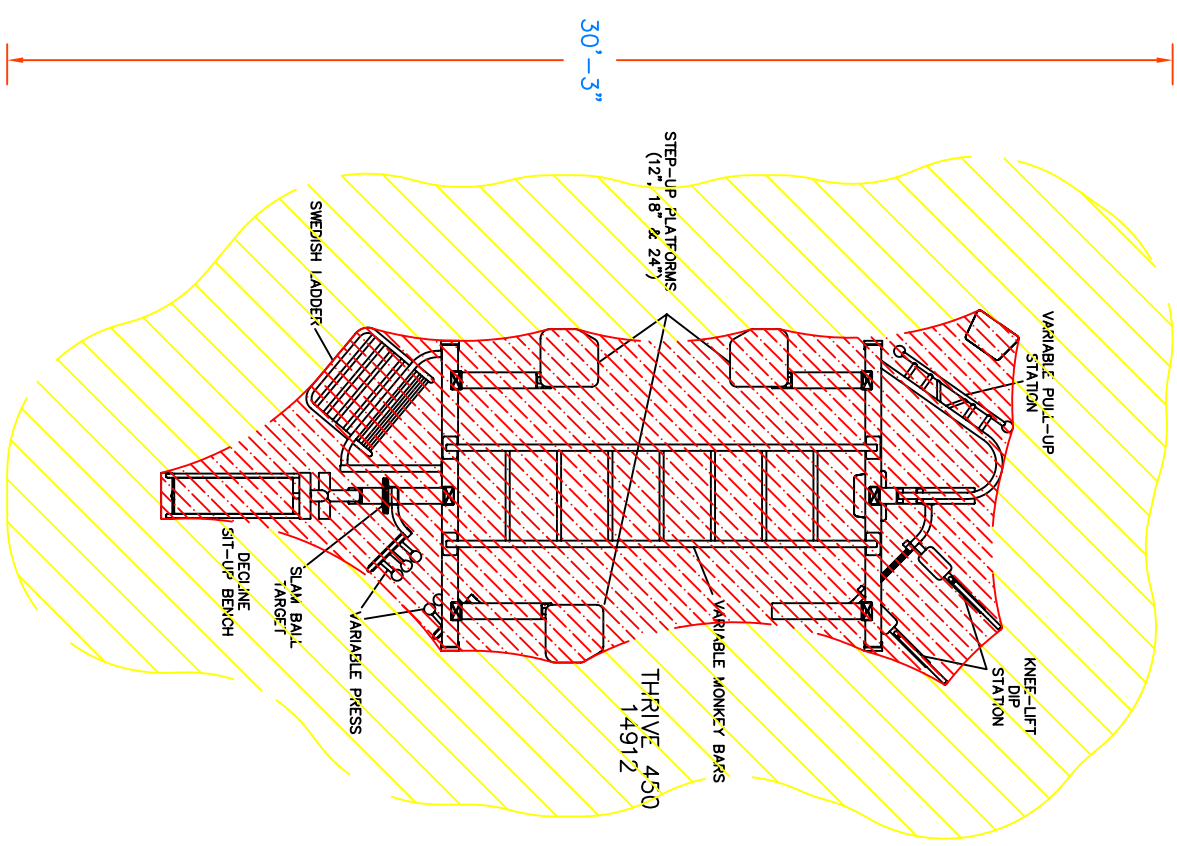

17'-9"

THIS DRAWING CANNOT BE ALTERED IN ANY WAY. IF CHANGES ARE REQUIRED PLEASE CONTACT YOUR GAMETIME REPRESENTATIVE @ 1-800-235-2440.