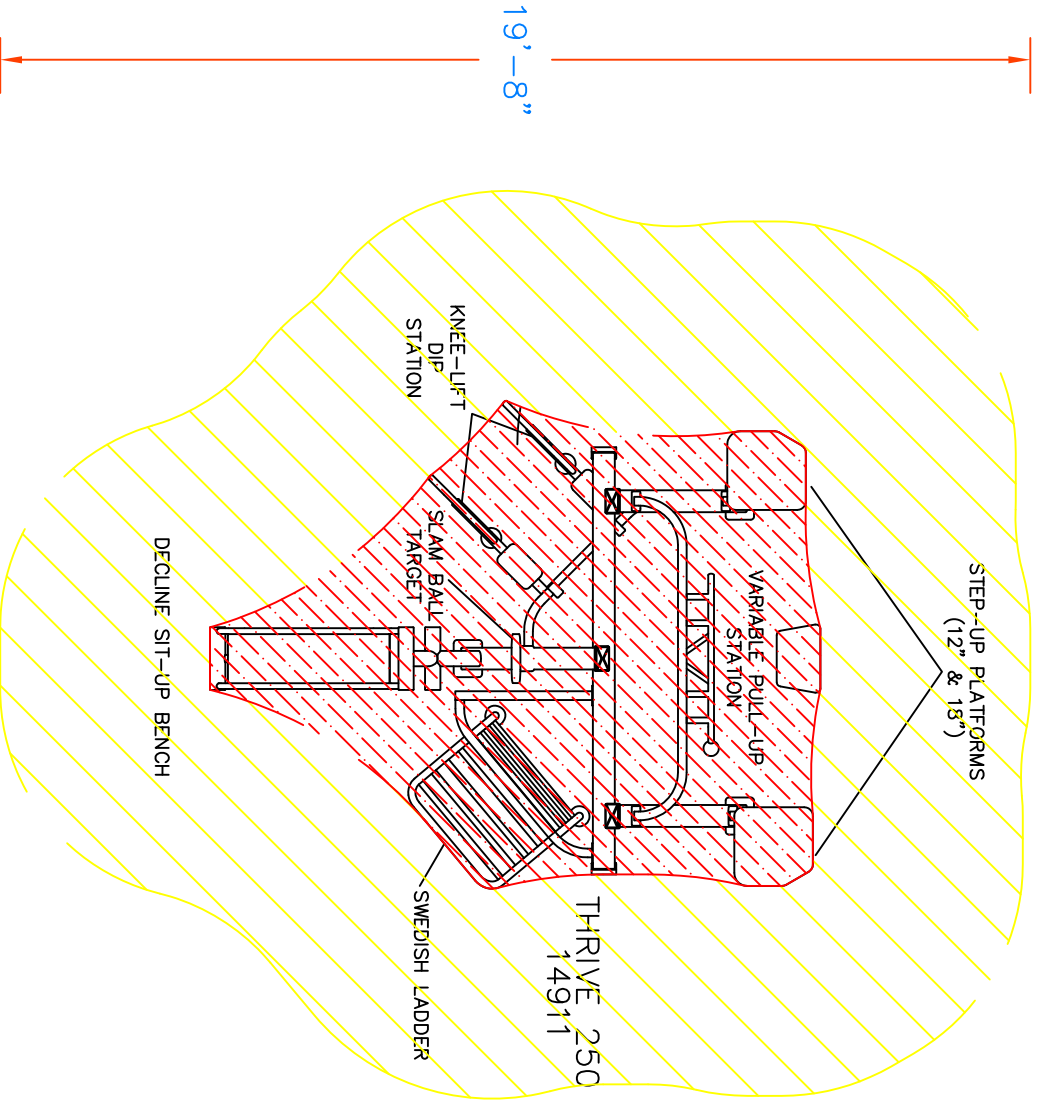

17'-4"

**THIS DRAWING CANNOT BE
ALTERED IN ANY WAY. IF CHANGES
ARE REQUIRED PLEASE CONTACT
YOUR GAMETIME REPRESENTATIVE
@ 1-800-235-2440.**